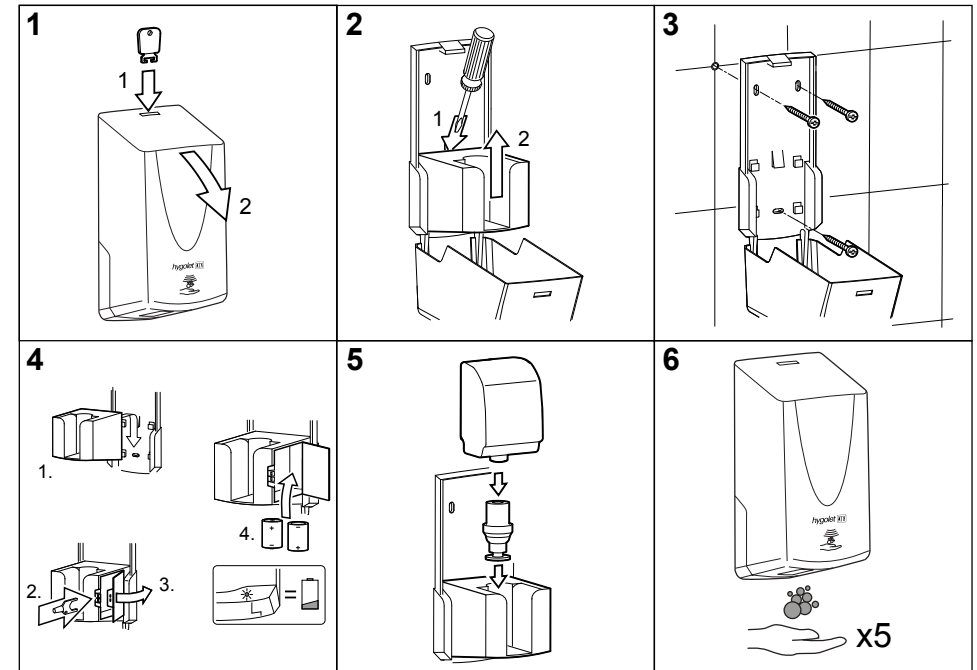

HYGOFOAM SENSOR

Soap dispenser

Sensor foam soap dispenser

- 800ml capacity
- For cartridges or open filling
- More productive than liquid soap
- Level control through the inspection window
- For approx. 2000 doses of 0.4ml each
- Fold-down hinged hood for ease of use and fast service
- Contactless (2xLR20 batteries)
- Color of the window exchangeable (at extra charge)
- Lock prevents unauthorized opening

Consumables

- 50.640 Soap cartridge 800 ml
- 50.641 Concentrated soap 5 L
- 40.112 Battery LR20

Spare parts

- 50.646/B Inner tank for open filling
- 50.965/P Pump
- 50.647/M Engine module

W/H/D 127 x 285 x 118 mm

Art. no. 50.647
Team no. 574 084
Part no. 4612 139

For open filling, inner tank must be ordered separately

Scope of delivery: