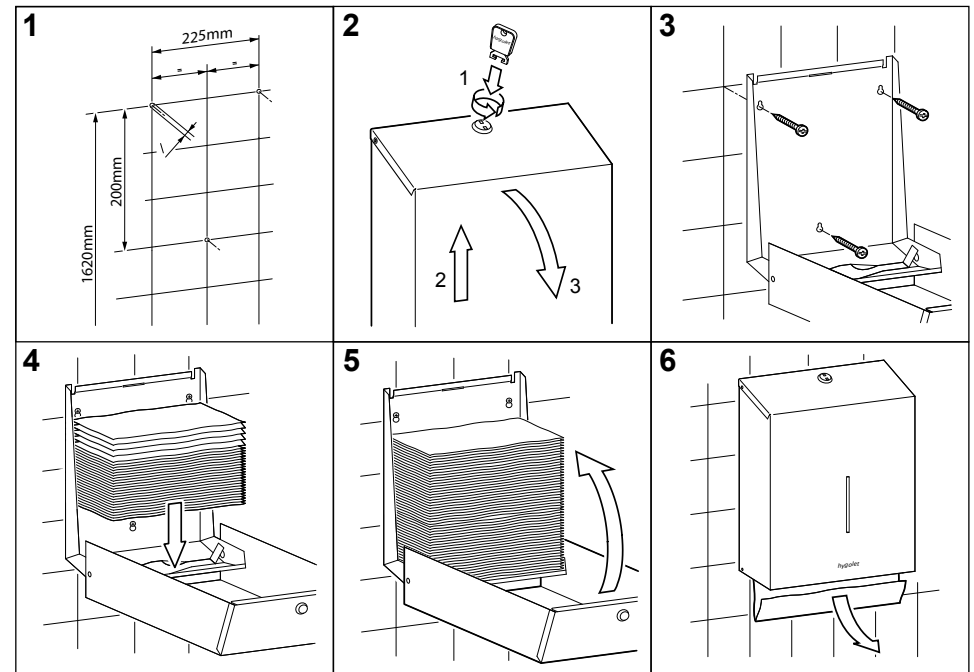

HYGOFOLD

Paper towel dispenser

Paper towel dispenser

- Clean and convenient removal of the paper towel
- Level control through inspection window
- Effortless refilling by folding down the cover
- Guide rail prevents the paper from falling out when the dispenser is open
- For approx. 500 sheets 2 or 3-ply
- Lock prevents unauthorized opening

Consumables

50.903 Paper towels TORK, Z-fold, 2-ply, Cellulose
50.906 Paper towels, V-fold, 2-ply, Cellulose
(Recommendation Hygolet)

W/H/D 278 x 341 x 122 mm

Art. no. 50.705
Team no. 574 053
Part no. 4612 342

Scope of delivery: