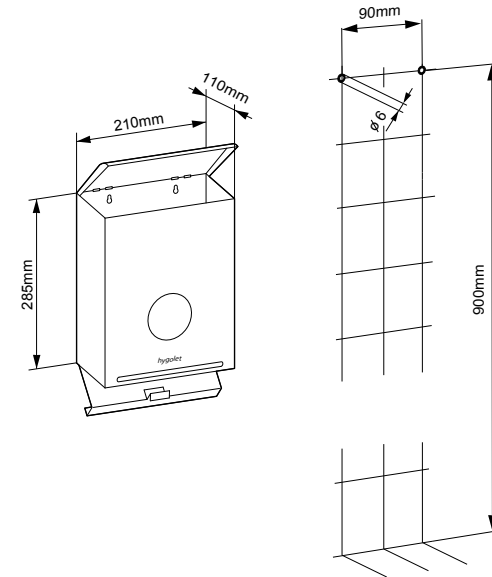

ALL-IN-ONE WALLBOX

Feminine hygiene disposal bin / integrated hygiene bag dispenser

Functional disposal bin and hygiene bag dispenser for feminine hygiene

- Wall mounting keeps the toilet floor free for cleaning
- Lateral slot holes for easy positioning of the waste bags
- Easy replacement of the refills
- The hinged lid protects against unpleasant odors
- The container is easy to empty and clean due to the hinged base
- Made of electrogalvanized sheet metal
- Ready for immediate use: 1 refill of 25 bags and 1 roll of 50 bags included

Consumables

- 50.515 Hygobag refills (box of 20 refills with 25 bags)
- 50.535 Wallbox Liners 5.6 liters (box of 5 rolls with 50 bags)
- 50.999 Sticker "How to use"

W/H/D 205 x 285 x 100 mm

Art. no. 50.524

Team no. 574 036

Part no. 4612 177

Scope of delivery: