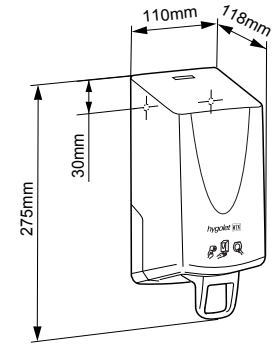

SEATCLEAN

Toilet seat cleaner

Consumables

80.103 Cartridge 800 ml

Spare parts

50.965/P Pump

W/H/D 110 x 275 x 118 mm

Art. no. 50.648

Team no. 574 085

Part no. 4612 158

Foam toilet seat cleaner

In public toilets everyone expects some uncleanliness. By using a seat cleaner this can be removed without any problems.

- 800ml capacity
- Fast action, immediate cleaning
- Optimal use of the liquid due to foam consistency
- Level control through the inspection window
- For approx. 2000 doses of 0.4ml each
- No-drip, patented pump mechanism
- Conforms to EU standards: EN 1275 / EN 1040
- Color of the window exchangeable (at extra charge)
- Lock prevents unauthorized opening

Scope of delivery: