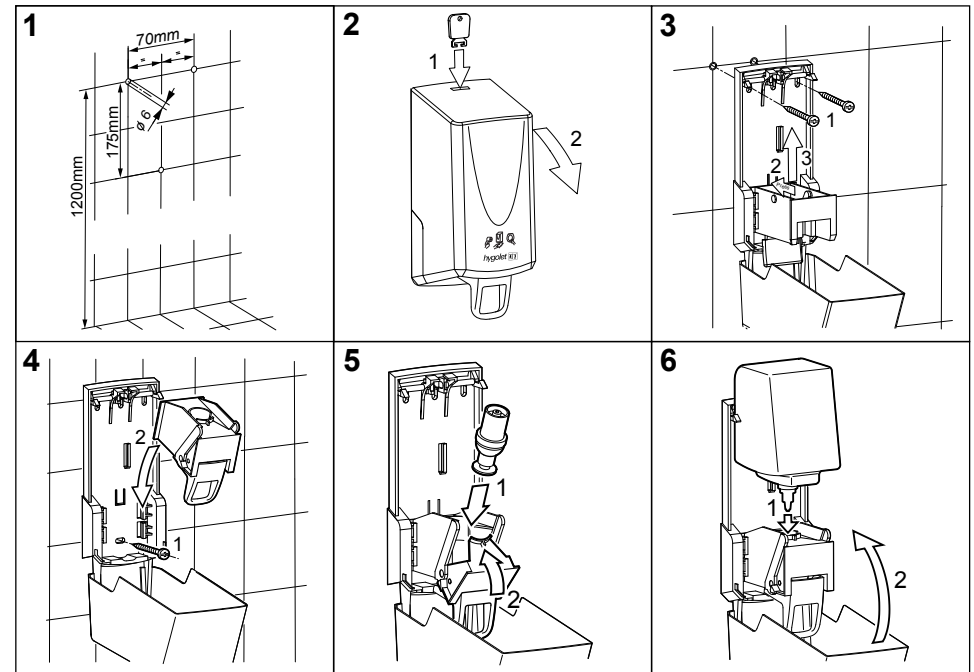

SEATCLEAN

Toilet seat cleaner

Consumables

80.103 Cartridge 800 ml

Spare parts

50.965/P Pump

W/H/D 110 x 275 x 118 mm

Art. no. 50.648

Team no. 574 085

Part no. 4612 158

Foam toilet seat cleaner

In public toilets everyone expects some uncleanliness. By using a seat cleaner this can be removed without any problems.

- 800ml capacity
- Fast action, immediate cleaning
- Optimal use of the liquid due to foam consistency
- Level control through the inspection window
- For approx. 2000 doses of 0.4ml each
- No-drip, patented pump mechanism
- Conforms to EU standards: EN 1275 / EN 1040
- Color of the window exchangeable (at extra charge)
- Lock prevents unauthorized opening

Scope of delivery: