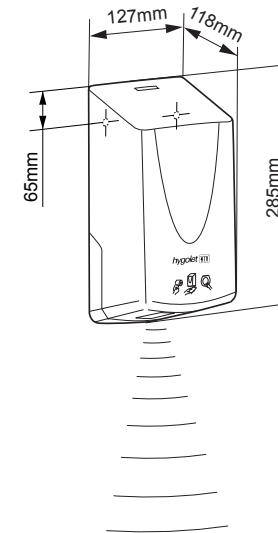

Consumables

80.103 Cartridge 800 ml
40.112 Battery LR20

Spare parts

50.965/P Pump

W/H/D 127 x 285 x 118 mm

Art. no. 50.649
Team no. 574 086
Part no. 4612 157

Scope of delivery:

HYGOSOAP STANDARD