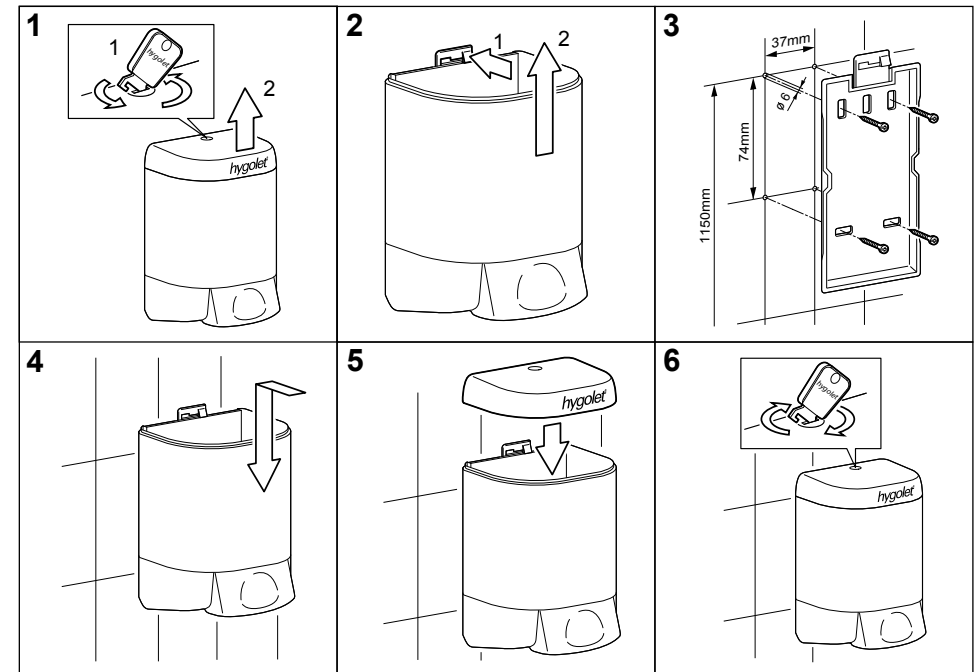

Spare parts

- 50.619/P Pump to Visiostar

W/H/D 105 x 160 x 80 mm

Art. no. 50.619

Team no. 574 003

Part no. 4612 112

Scope of delivery:

HYGOFOAM