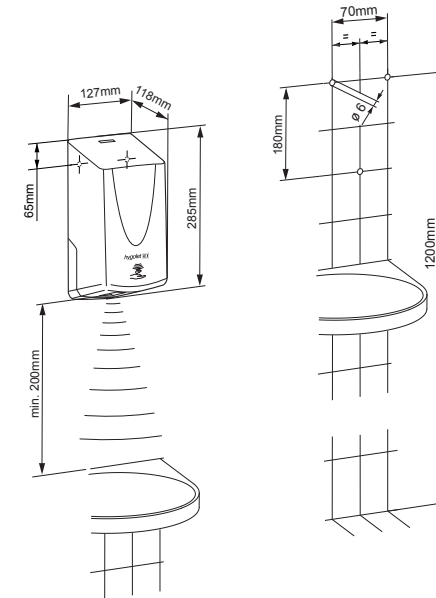

HYGOFOAM SENSOR

Soap dispenser

Sensor foam soap dispenser

- 800ml capacity
- For cartridges or open filling
- More productive than liquid soap
- Level control through the inspection window
- For approx. 2000 doses of 0.4ml each
- Fold-down hinged hood for ease of use and fast service
- Contactless (2xLR20 batteries)
- Color of the window exchangeable (at extra charge)
- Lock prevents unauthorized opening

Consumables

- 50.640 Soap cartridge 800 ml
- 50.641 Concentrated soap 5 L
- 40.112 Battery LR20

Spare parts

- 50.646/B Inner tank for open filling
- 50.965/P Pump
- 50.647/M Engine module

W/H/D 127 x 285 x 118 mm

Art. no. 50.647
Team no. 574 084
Part no. 4612 139

For open filling, inner tank must be ordered separately

Scope of delivery: