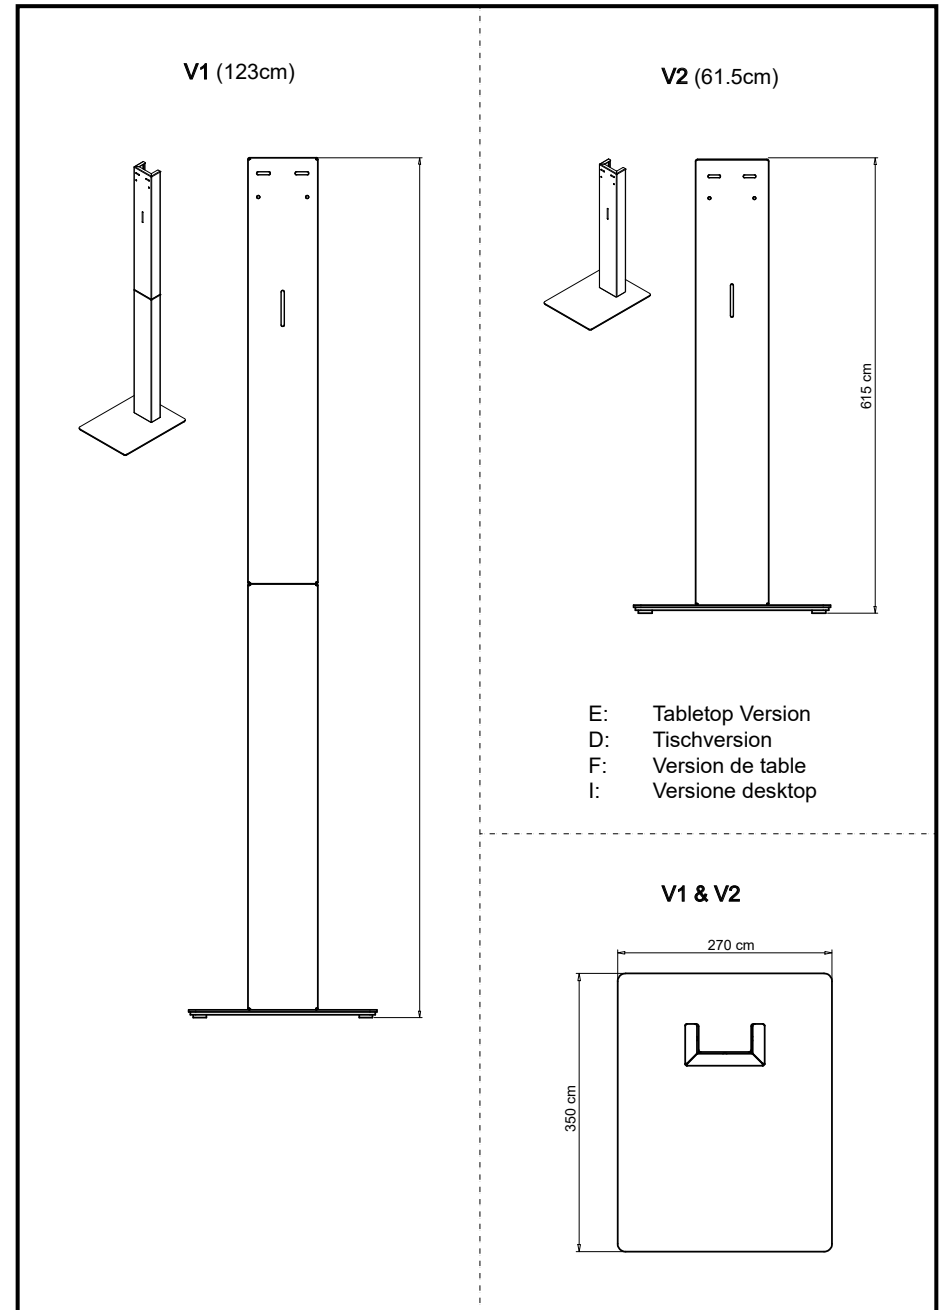

DISINFECTION COLUMN

without dispenser

Stainless steel disinfection column

Hand hygiene begins with washing hands and ends with disinfecting hands. Do not give viruses and bacteria a chance to spread, use our disinfection column.

The column consists of two column parts (61.5 cm each, stainless steel). This allows to use it as a disinfection column (123 cm height) or as half-height table version (61.5 cm height). The two base plates (2 parts) provide a solid and stable stand. The rubber feet supplied also prevent the column from slipping and scratching the floor.

- Matching hole pattern for almost every Hygolet dispenser
- Double base plate for maximum stability
- For positioning at entrances to shopping centres, fitness centres, casinos, office complexes, etc.

Consumables

50.375 HD20 Hand disinfectant 5 L
50.376 HD20 Hand disinfectant 500ml

W/H/D 270 x 1230 x 350 mm
Art. no. 50.891

Scope of delivery: