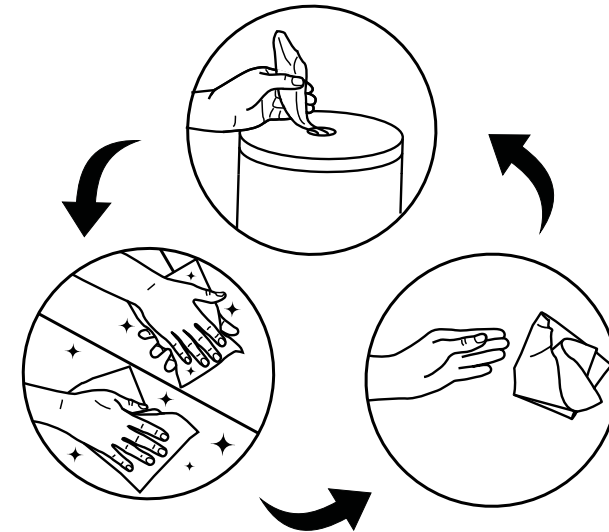

Consumables

80.410 Hygowipes
51.702 Liners 55 L, transparent

Scope of delivery:

W/H Ø 325 x 925 mm
Art. no. 80.400

DISINFECTION COLUMN

without dispenser

Stainless steel disinfection column

Hand hygiene begins with washing hands and ends with disinfecting hands. Do not give viruses and bacteria a chance to spread, use our disinfection column.