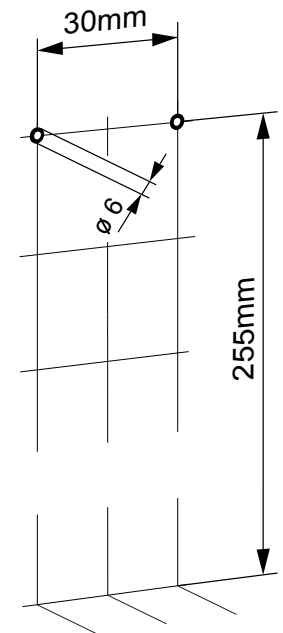

Consumables

50.816 Spare handle with brush head

W/H/D 88 x 385 x 97 mm

Art. no. 50.815

Team no. 574 027

Part no. 4612 369

Scope of delivery:

DISINFECTION DISPENSER