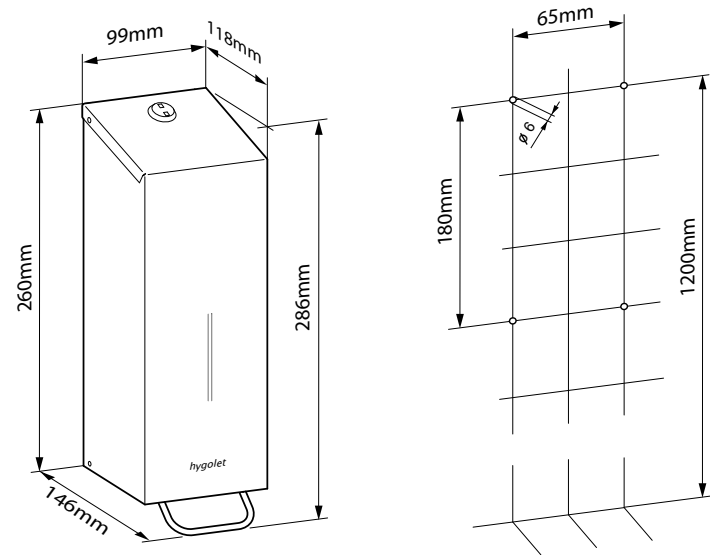

VARIOCHROM 600 ML

Soap / mousse / disinfectant dispenser

Soap / mousse / disinfectant dispenser

- 600ml Capacity
- For open filling
- Level control through the inspection window
- Available as soap, mousse or disinfectant
- Lock prevents unauthorized opening

Dosages:

Soap: approx. 600 Dosages of 1ml
Mousse: approx. 750 Dosages of 0.8ml
Disinfect: approx. 400 to 1200 Dosages of 0.5 to 1.5ml (can be regulated by turning mechanism)

Consumables

- 50.370 Liquid soap extra mild 5 L
- 50.360/v Shampoo/Shower gel Vital 5 L
- 50.641 Concentrated foaming soap 5 L
- 50.375 HD20 Hand disinfectant 5 L

Spare parts

- 50.653/SP/MP/DP Inner tank for open filling

W/H/D 99 x 260 x 118 mm

Art. no. 50.653/S/M/D

Team no. 574 074/075/076

Part no. 4612 311/309/320

Scope of delivery: