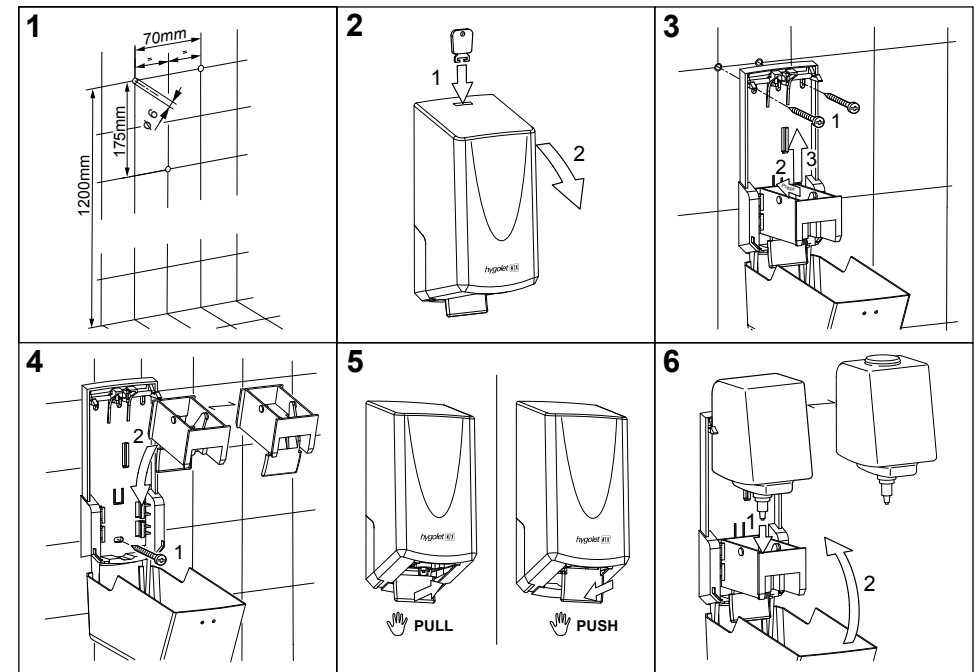

HYGOSOAP STANDARD

Soap/disinfectant dispenser

Multifunctional dispenser for open filling or cartridges

- 1000ml capacity
- Level control through the inspection window
- No contact of the soap with the dispenser
- For approx. 2000 doses of 0.5ml each
- Color of the window exchangeable (at extra charge)
- Lock prevents unauthorized opening

Consumables

Cartridge:

50.638 Soap Cream Cosmetic 1000 ml

Open filling (drum):

50.370 Liquid soap extra mild 5 L

50.372 Liquid soap ECO 5L

50.361 Antibacterial soap 5L

50.360/v Shampoo/Shower gel Vital 5 L

Spare parts

50.634 Pump/Inner tank for open filling

50.981 Pump

W/H/D 110 x 265 x 118 mm

Art. no. 50.645

Team no. 574 081

Part no. 4612 136

For open filling the pump and Inner tank to be ordered separately

Alternative for hand disinfectants:

50.634/H Hybrid cartridge (without pump)

50.981 Pump

Consumables

50.375 HD20 Hand disinfectant 5L

(drum for open filling)

Scope of delivery: