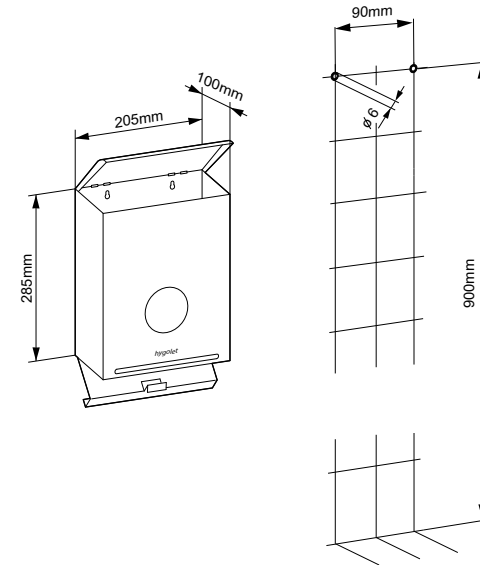

WALLBOX ALL-IN-ONE (AIO)

Feminine hygiene disposal bin / integrated hygiene bag dispenser

Functional disposal bin and hygiene bag dispenser for feminine hygiene

- Wall mounting keeps the toilet floor free for cleaning
- Lateral slot holes for easy positioning of the waste bags
- Easy insertion of the refills
- The hinged lid protects against unpleasant odors
- The container is easy to empty and clean due to the hinged base
- Ready for immediate use: 1 refill of 25 bags and 1 roll of 50 bags included

Consumables

- 50.515 Hygobag refills (box of 20 refills with 25 bags)
- 50.535 Wallbox Liners 5.6 liters (box of 5 rolls with 50 bags)
- 50.999 Sticker "How to use"

W/H/D 205 x 285 x 100 mm
Art. no. 50.524/H
Team no. 574 097
Part no. 4612 377

Scope of delivery: