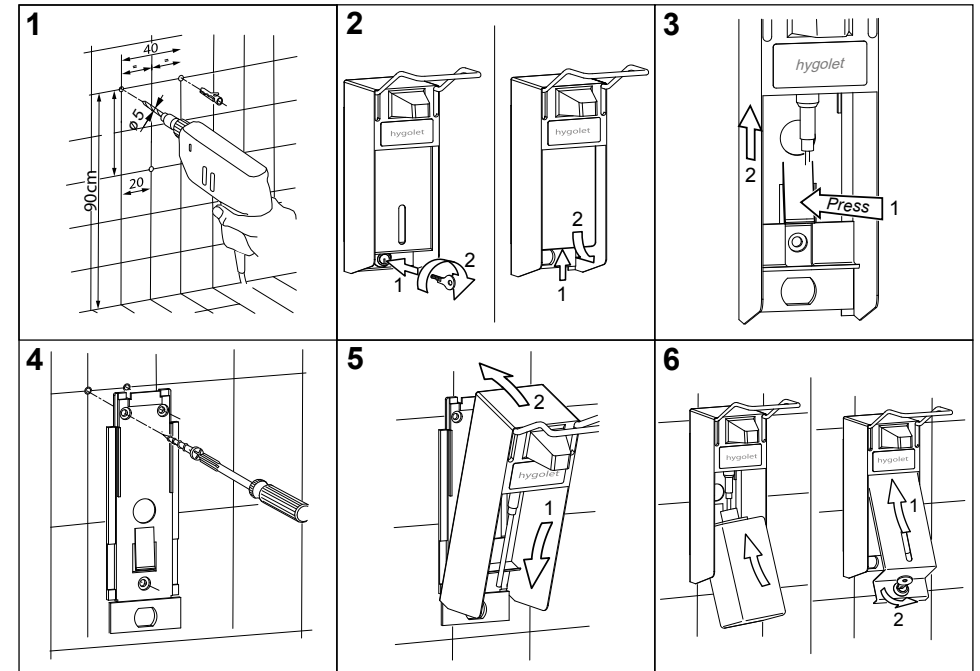

DISINFECTION DISPENSER

Spray seat cleaner / hand disinfectant dispenser

Spray seat cleaner

In public toilets everyone expects some uncleanliness. By using a seat cleaner this can be removed without any problems.

Hand disinfectant dispenser

Hand hygiene begins with washing hands and ends with disinfecting hands. Do not give viruses and bacteria a chance spread, use our hand disinfectant dispenser.

- For cartridges and open filling
- Empty bottle for open filling included
- Fast action, immediate cleaning
- Safe use of the toilet
- Less dripping due to output as spray mist
- Can be used with or without cover
- Lock prevents unauthorized opening

Consumables

- 50.821 Seat Cleaner Cartridge 500 ml
- 50.822 Seat cleaner drum 5 L
- 50.375 HD20 Hand disinfectant 5 L
- 50.376 HD20 Hand disinfectant 500ml

Spare parts

- 50.824 Inner tank for open filling
- 50.973 Spare Pump

W/H/D 80 x 243 x 86 mm

Art. no. 50.820

Team no. 574 062

Part no. 4612 366

Scope of delivery: