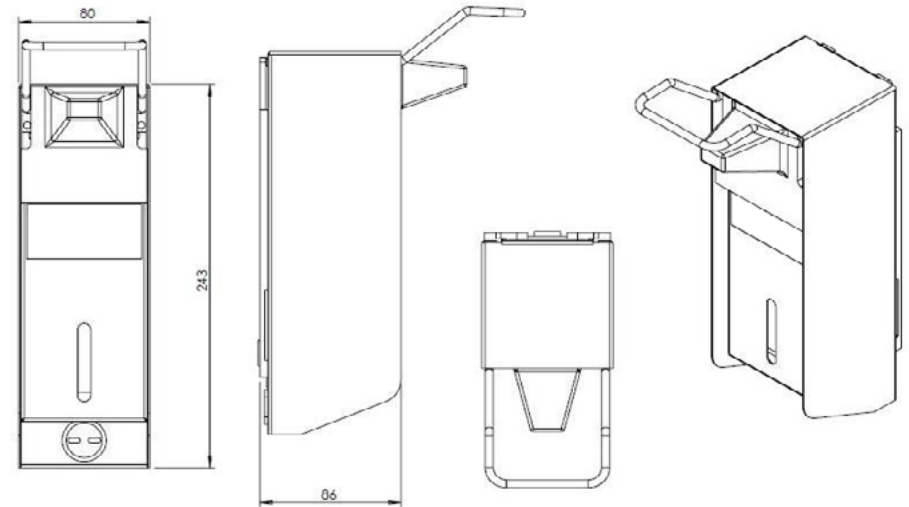

DISINFECTION DISPENSER

Spray seat cleaner / hand disinfectant dispenser

Spray seat cleaner

In public toilets everyone expects some uncleanliness. By using a seat cleaner this can be removed without any problems.

Hand disinfectant dispenser

Hand hygiene begins with washing hands and ends with disinfecting hands. Do not give viruses and bacteria a chance spread, use our hand disinfectant dispenser.

- For cartridges and open filling
- Empty bottle for open filling included
- Fast action, immediate cleaning
- Safe use of the toilet
- Less dripping due to output as spray mist
- Can be used with or without cover
- Lock prevents unauthorized opening

Consumables

- 50.821 Seat Cleaner Cartridge 500 ml
- 50.822 Seat cleaner drum 5 L
- 50.375 HD20 Hand disinfectant 5 L
- 50.376 HD20 Hand disinfectant 500ml

Spare parts

- 50.824 Inner tank for open filling
- 50.973 Spare Pump

W/H/D 80 x 243 x 86 mm

Art. no. 50.820

Team no. 574 062

Part no. 4612 366

Scope of delivery: