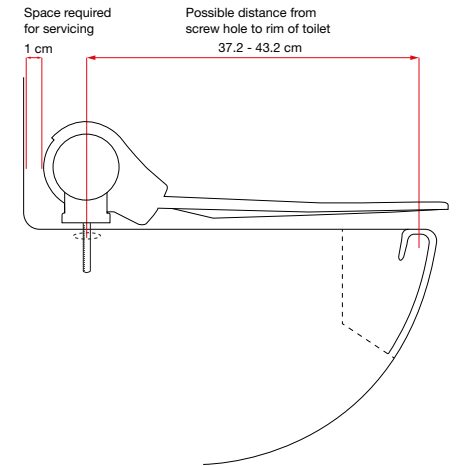

- 60.184 Blade
- 60.125 Hygoplast rolls
- 60.170 PowerPack

W/H/D 438 x 124 x 488 mm

Art. no. 60.000 / 60.001

Dimensions & Movement Range

Alignment

Does the S3500 Fit?

HYGOBAG

Feminine hygiene bag dispenser