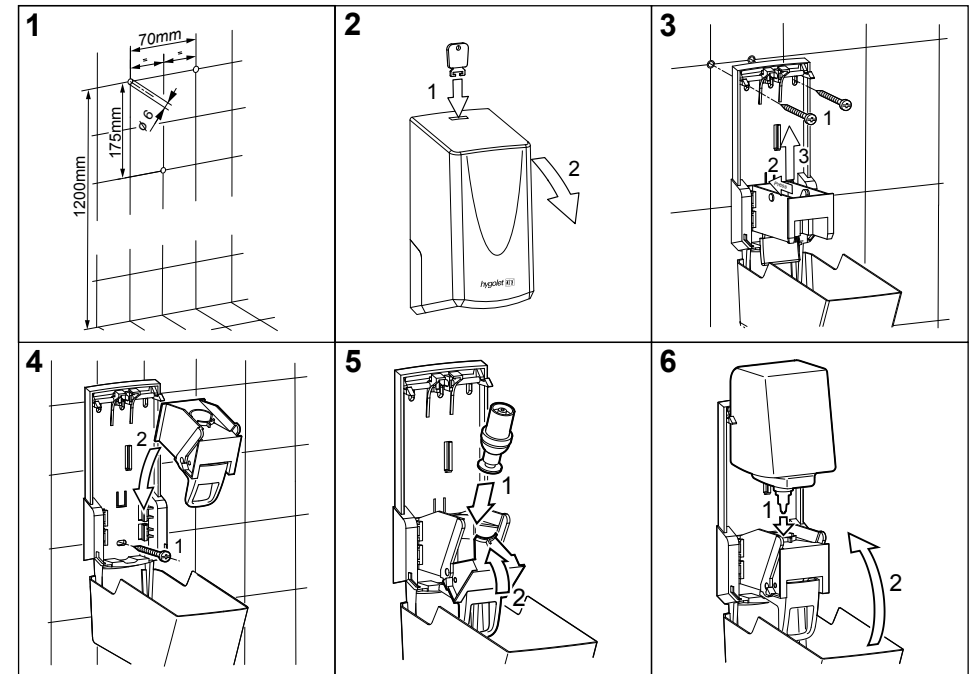

HYGOFOAM

Foam soap dispenser

Foam soap dispenser

- 800ml capacity
- For cartridges or open filling
- More productive than liquid soap
- Level control through the inspection window
- For approx. 2000 doses of 0.4ml each
- Fold-down hinged hood for ease of use and fast service
- Color of the window exchangeable (at extra charge)
- Lock prevents unauthorized opening

Consumables

50.640 Foam cartridge 800 ml
50.641 Concentrated soap 5 L

Spare parts

50.646/B Inner tank for open filling
50.965/S Pump

W/H/D 110 x 275 x 118 mm

Art. no. 50.646

Team no. 574 083

Part no. 4612 134

For open filling, inner tank must be ordered separately

Scope of delivery: