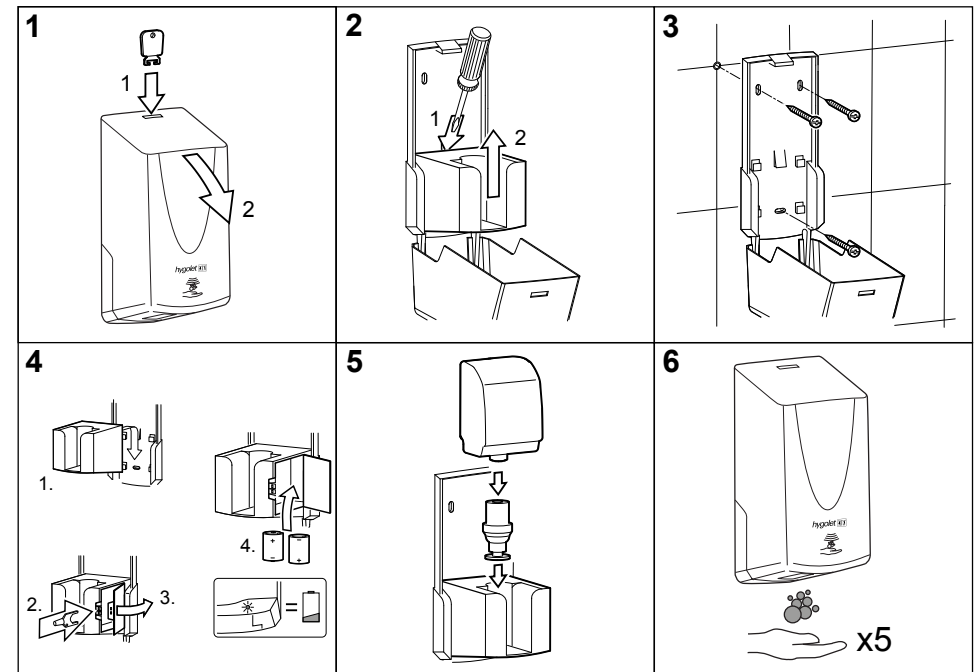

SEATCLEAN SENSOR

Toilet seat cleaner

Foam toilet seat cleaner

In public toilets everyone expects some un-cleanliness. By using a seat cleaner this can be removed without any problems.

- 800ml capacity
- Fast action, immediate cleaning
- Optimal use of the liquid due to foam consistency
- Level control through the inspection window
- Contactless (2x LR20 batteries)
- For approx. 2000 doses of 0.4ml each
- No-drip, patented pump mechanism
- Conforms to EU standards: EN 1275 / EN 1040
- Color of the window exchangeable (at extra charge)
- Lock prevents unauthorized opening

Consumables

80.103 Cartridge 800 ml
40.112 Battery LR20

Spare parts

50.965/P Pump

W/H/D 127 x 285 x 118 mm

Art. no. 50.649
Team no. 574 086
Part no. 4612 157

Scope of delivery: