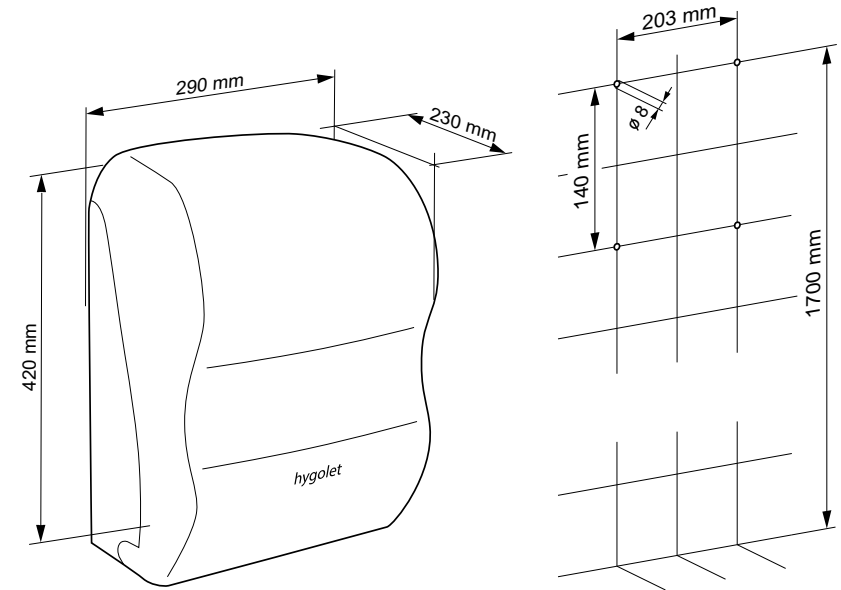

Consumables

50.916 Paper towel roll 140 m

W/H/D 290 x 420 x 230 mm

Art. no. 50.674

Scope of delivery:

HY-Q SENSOR

Paper towel dispenser

Consumables