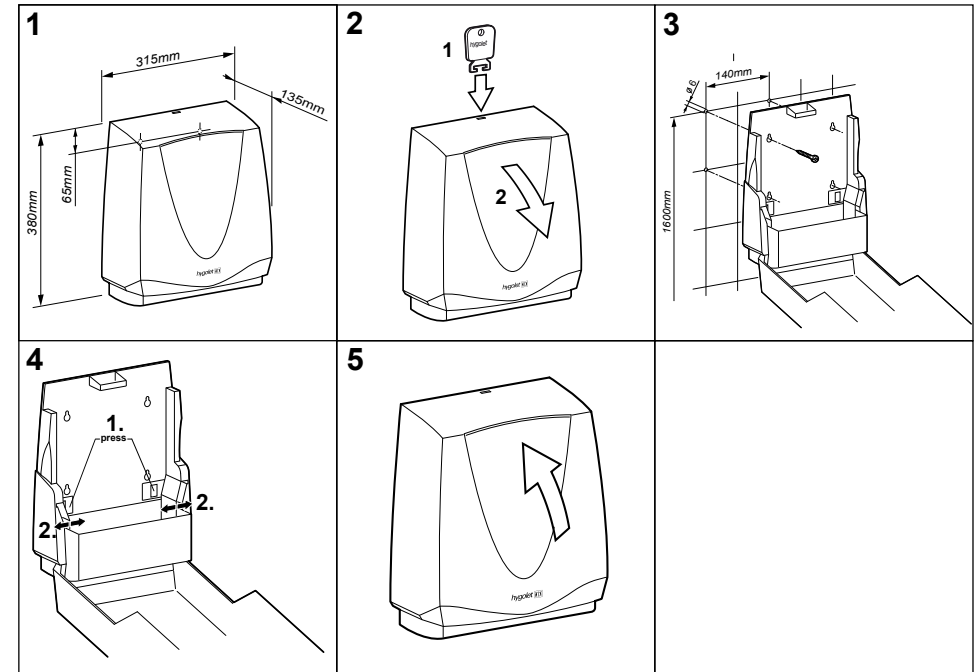

HYGOPAPER 2.0

Paper towel dispenser

Paper towel dispenser

- Clean and convenient removal of the paper towel
- Level control through the inspection window
- Easy refilling by folding down the cover
- Inner part with guide rail for optimal paper output
- For about 600 sheets
- Lock prevents unauthorized opening

Consumables

50.903 Paper towels TORK, Z-fold, 2-ply, Cellulose

50.906 Paper towels, V-fold, 2-ply, Cellulose
(Recommendation Hygolet)

W/H/D 300 x 380 x 125 mm

Art. no. 50.662

Team no. 574 089

Part no. 4612 150

Scope of delivery: