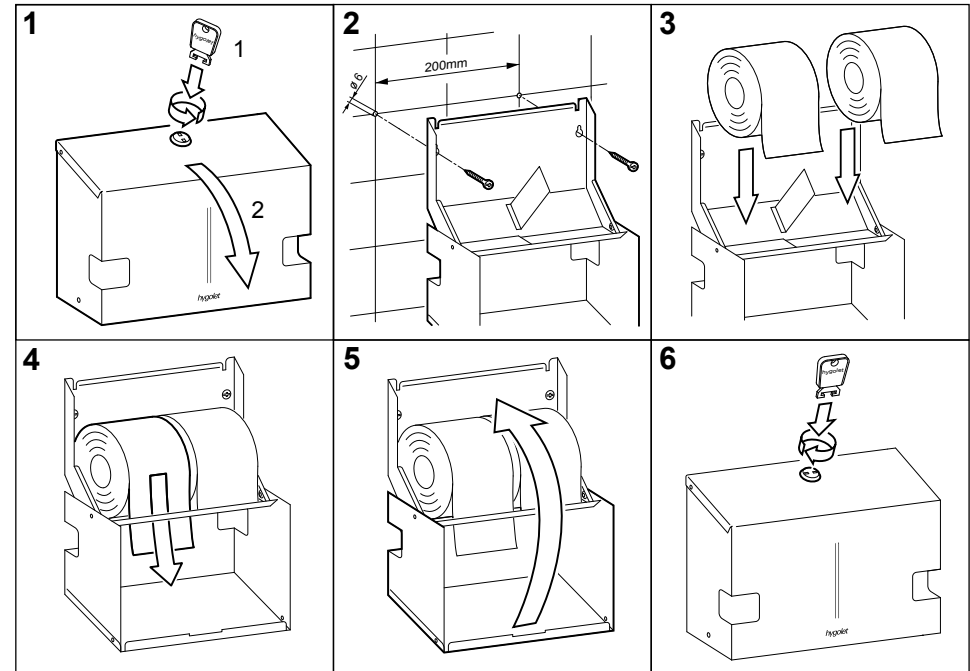

DUOROLL

Toilet paper dispenser

Toilet paper dispenser for 2 rolls

- Stock control through the side openings
- For 2 rolls of conventional toilet paper
- The roll must be completely used up before it can be replaced by the new one
- The paper is protected by the housing and remains clean and dry
- Bracket for improved guidance of the roll
- Simple roll change
- No falling out of the empty roll
- Slanted cover prevents objects of all kinds from being deposited and forgotten
- Lock prevents unauthorized opening

Consumables

- 50.922 Toilet paper 3-ply, Tork, Cellulose, Extra Soft
- 50.923 Toilet paper 3-ply, Oeco Swiss Recycling
- 50.924 Toilet paper 3-ply, Cellulose
- 50.926 Toilet paper 3-ply, Cellulose

W/H/D 226 x 180 x 147 mm
Art. no. 50.749
Team no. 574 064
Part no. 4612 362.000

Scope of delivery: