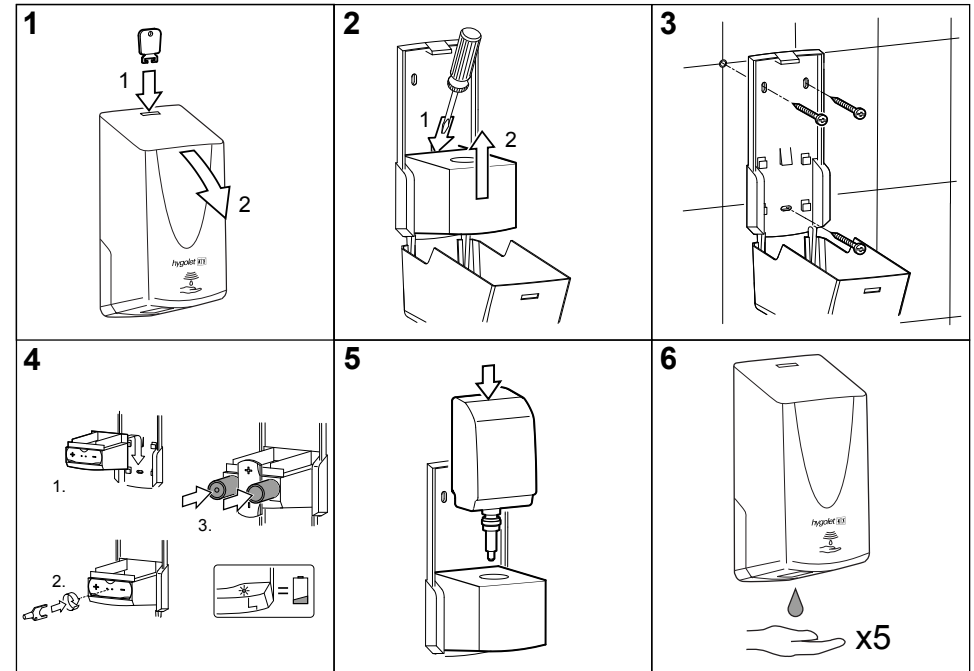

HYGOSOAP SENSOR

Soap/disinfectant dispenser

Multifunctional sensor dispenser for open filling and cartridges

- 1000ml capacity
- Level control through the inspection window
- No contact of the soap with the dispenser
- For approx. 2000 doses of 0.5ml each
- Contactless (2x LR20 batteries)
- Pump module is stand-alone and sealed
- Color of the window exchangeable (at extra charge)
- Lock prevents unauthorized opening

Consumables

- 50.638 Soap Cream Cosmetic 1000 ml
- 50.370 Liquid soap extra mild 5 L
- 50.372 Liquid soap ECO 5L
- 50.361 Antibacterial soap 5L
- 50.360/v Shampoo/Shower gel Vital 5 L
- 40.112 Battery LR20

Spare parts

- 50.634 Pump/Inner tank for open filling
- 50.981 Pump
- 50.626/M Battery module

W/H/D 127 x 285 x 118 mm

Art. no. 50.626

Team no. 574 082

Part no. 4612 138

For open filling the pump and Inner tank to be ordered separately

Alternative for hand disinfectants:

- 50.634/H Hybrid cartridge (without pump)
- 50.981 Pump

Consumables

- 50.375 HD20 Hand disinfectant 5L (drum for open filling)

Scope of delivery: