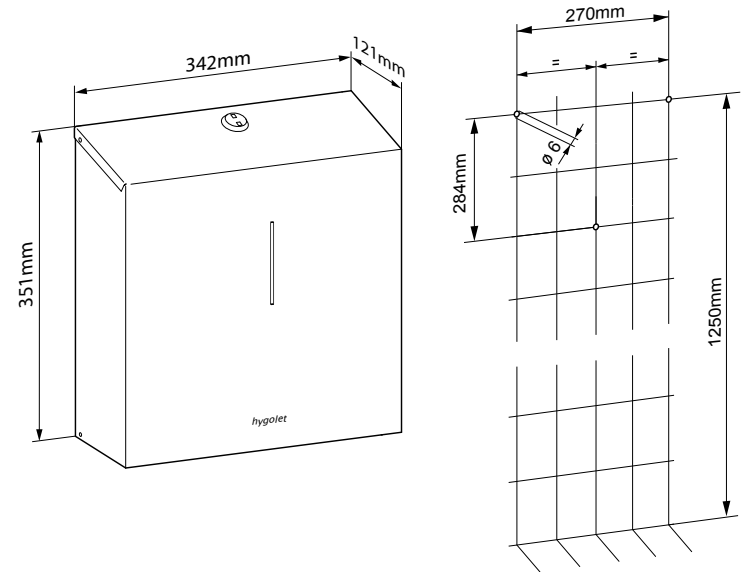

QUATTRO

Toilet paper dispenser

Toilet paper dispenser for 4 rolls

- Stock control through the inspection window
- For 4 rolls of conventional toilet paper
- The roll must be completely used up before it can be replaced by the new one
- The paper is protected by the housing and remains clean and dry
- Simple roll change
- Lock prevents unauthorized opening

Consumables

- 50.922 Toilet paper 3-ply, Tork, Cellulose, Extra Soft
- 50.923 Toilet paper 3-ply, Oeco Swiss Recycling
- 50.924 Toilet paper 3-ply, Cellulose
- 50.926 Toilet paper 3-ply, Cellulose

W/H/D 342 x 351 x 121 mm

Art. no. 50.761

Team no. 574 054

Part no. 4612 364

Scope of delivery: