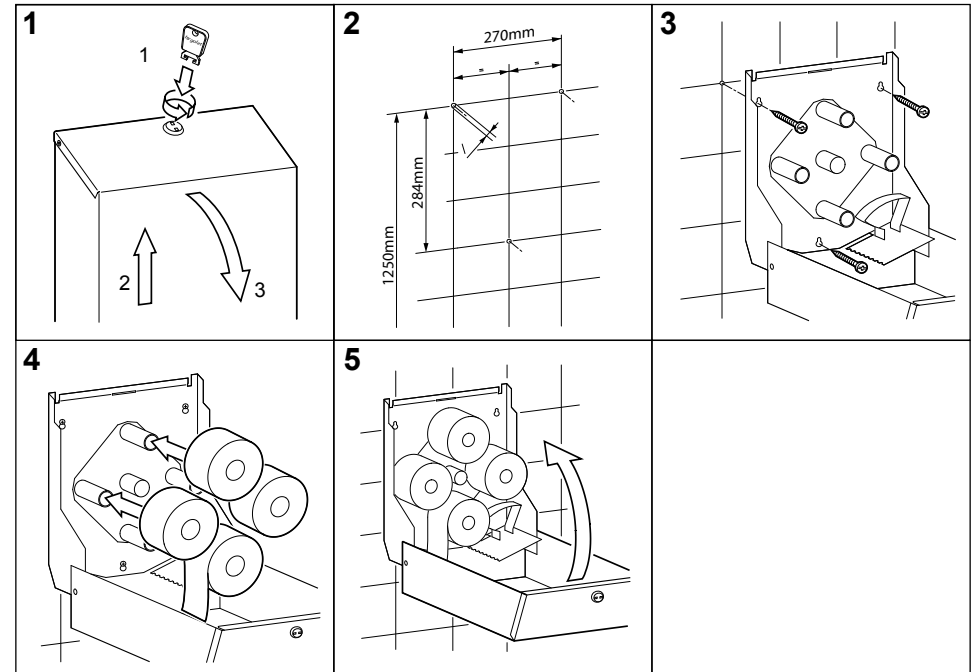

Art. no. 50.761

Team no. 574 054

Part no. 4612 364

Scope of delivery:

CHROMSTAR

Toilet brush

The wall-mounted toilet brush

- Can be placed on the floor or on the wall
- The removable brush holder is easy to clean
- The brush handle with head is available separately
- Slide-in collecting basin made of plastic
- Brush can be removed to the right