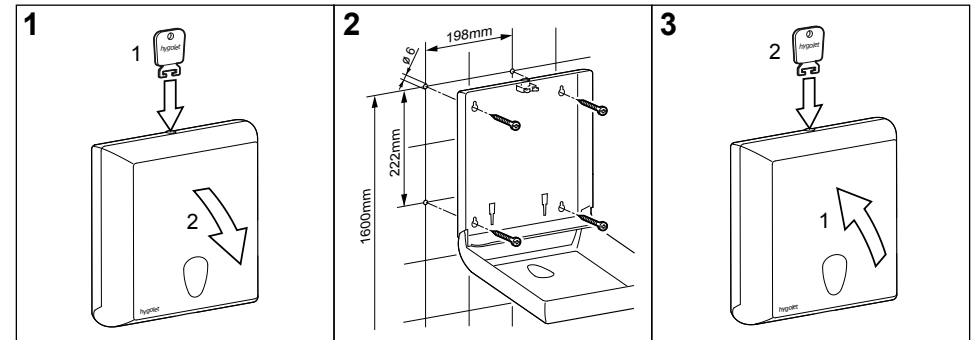

Part no. 4612 142

Scope of delivery:

HYGOPAPER 2.0

Paper towel dispenser

Paper towel dispenser

- Clean and convenient removal of the paper towel
- Level control through the inspection window
- Easy refilling by folding down the cover
- Inner part with guide rail for optimal paper output
- For about 600 sheets
- Lock prevents unauthorized opening