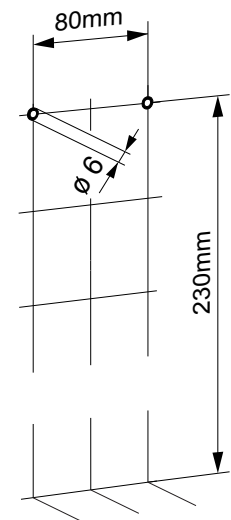

Consumables

50.801 Spare brush head

50.803 Spare handle with brush head

Scope of delivery:

W/H/D 130 x 385 x 130 mm

Art. no. 50.800

Team no. 574 023

Part no. 4612 161