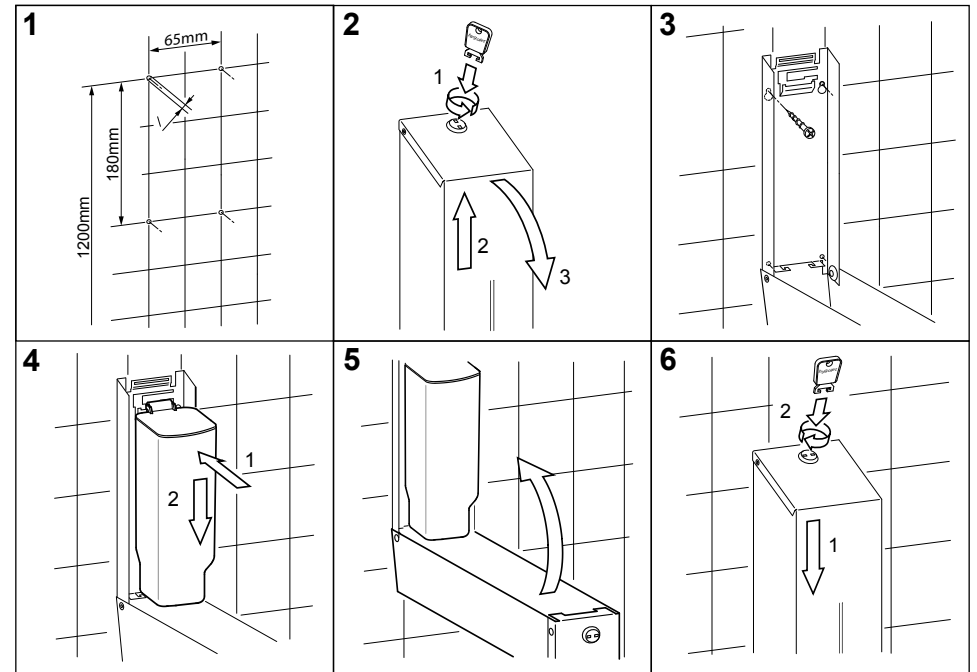

VARIOCHROM 600 ML

Soap / mousse / disinfectant dispenser

Soap / mousse / disinfectant dispenser

- 600ml Capacity
- For open filling
- Level control through the inspection window
- Available as soap, mousse or disinfectant
- Lock prevents unauthorized opening

Dosages:

Soap: approx. 600 Dosages of 1ml
Mousse: approx. 750 Dosages of 0.8ml
Disinfect: approx. 400 to 1200 Dosages of 0.5 to 1.5ml (can be regulated by turning mechanism)

Consumables

- 50.370 Liquid soap extra mild 5 L
- 50.360/v Shampoo/Shower gel Vital 5 L
- 50.641 Concentrated foaming soap 5 L
- 50.375 HD20 Hand disinfectant 5 L

Spare parts

- 50.653/SP/MP/DP Inner tank for open filling

W/H/D 99 x 260 x 118 mm

Art. no. 50.653/S/M/D

Team no. 574 074/075/076

Part no. 4612 311/309/320

Scope of delivery: