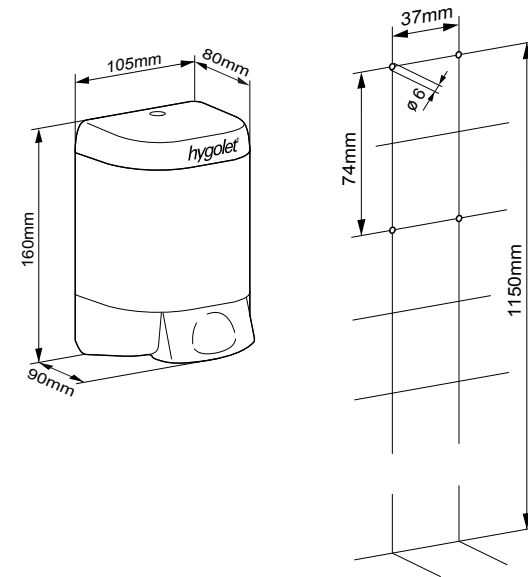

Spare parts

- 50.619/P Pump to Visiostar

W/H/D 105 x 160 x 80 mm

Art. no. 50.619

Team no. 574 003

Part no. 4612 112

Scope of delivery:

HYGOFOAM