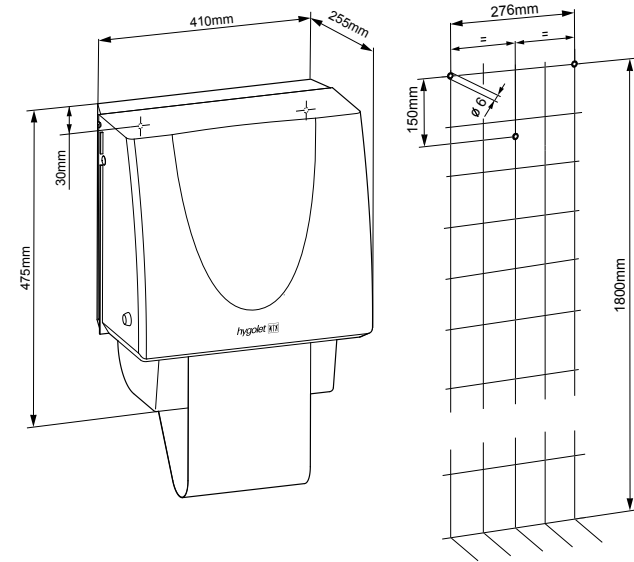

HYGO TOWEL 1000

Cloth towel dispenser

Cloth towel dispenser with hanging loop

Mechanically maintenance-free technology of very high reliability.

- For highly frequented areas
- Loop length adjustable
- Color of the window exchangeable (at extra charge)
- Metal lock prevents unauthorized opening

It is intended for rolls of fabric 35m long and 25cm wide. Sufficient for about 175 uses.

Product with service offer ([see p. 3](#))

W/H/D 410 x 475 x 255 mm
Art. no. 50.659
Team no. 574 093
Part no. 4612 145

Scope of delivery: