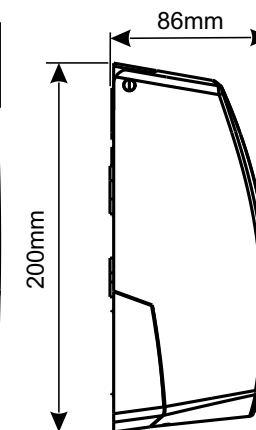

Product with service offer ([see page 3](#))

Scope of delivery:

W/H/D 80 x 230 x 90 mm

Art. no. 70.055

Team no. 574 041

Part no. 4612 191

Dimensions

Battery Cover