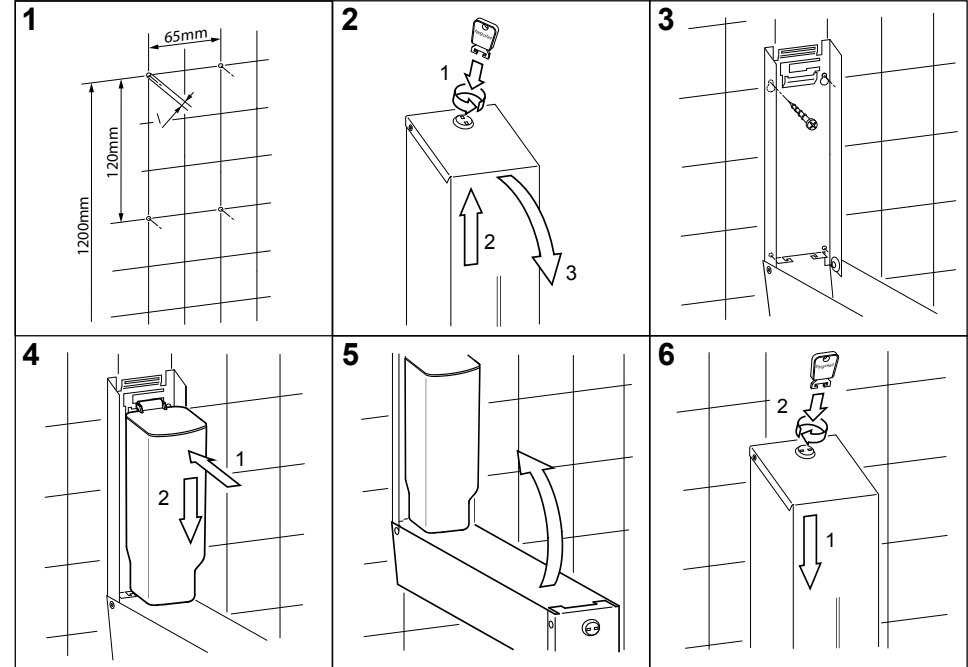

VARIOCHROM 250 ML

Soap / mousse / disinfectant dispenser

Soap / mousse / disinfectant dispenser

- 250ml Capacity
- For open filling
- Level control through the inspection window
- Available as soap, mousse or disinfectant
- Lock prevents unauthorized opening

Dosages:

Soap: approx. 250 Dosages of 1ml
Mousse: approx. 300 Dosages of 0.8ml
Disinfect: approx. 150 to 500 Dosages of 0.5 to 1.5ml (can be regulated by turning mechanism)

Consumables

- 50.370 Liquid soap extra mild 5 L
- 50.360/v Shampoo/Shower gel Vital 5 L
- 50.641 Concentrated soap 5 L
- 50.375 HD20 Hand disinfectant 5 L

Spare parts

- 50.654/SP/MP/DP Inner tank for open filling

W/H/D 99 x 206 x 118 mm
Art. no. 50.654/S/M/D
Team no. 574 071/072/073
Part no. 4612 306/307/308

Scope of delivery: