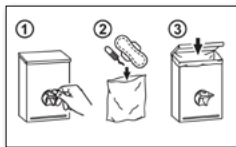

Consumables

- 50.515 Hygobag refills (box of 20 refills with 25 bags)
- 50.535 Wallbox Liners 5.6 liters (box of 5 rolls with 50 bags)
- 50.999 Sticker "How to use"