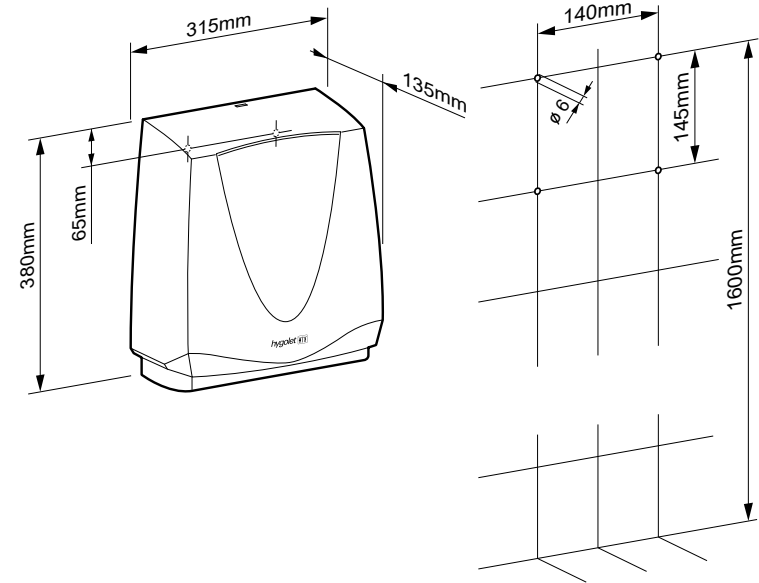

HYGOPAPER 2.0

Paper towel dispenser

Paper towel dispenser

- Clean and convenient removal of the paper towel
- Level control through the inspection window
- Easy refilling by folding down the cover
- Inner part with guide rail for optimal paper output
- For about 600 sheets
- Lock prevents unauthorized opening

Consumables

50.903 Paper towels TORK, Z-fold, 2-ply, Cellulose

50.906 Paper towels, V-fold, 2-ply, Cellulose
(Recommendation Hygolet)

W/H/D 300 x 380 x 125 mm

Art. no. 50.662

Team no. 574 089

Part no. 4612 150

Scope of delivery: