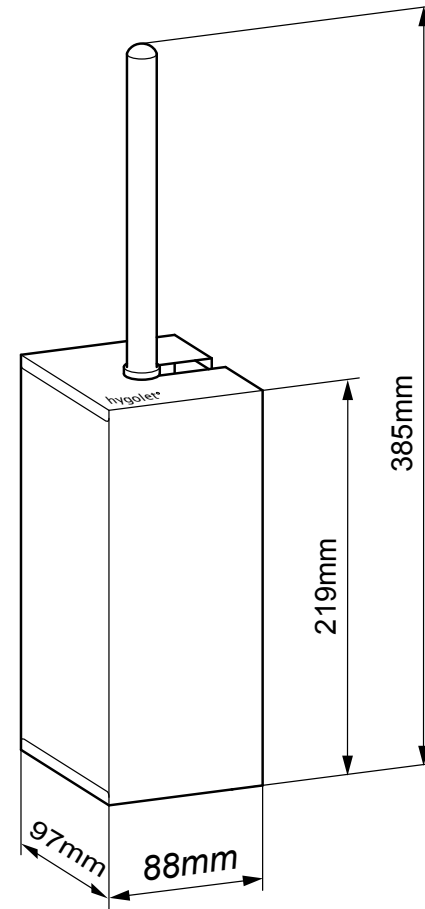

Consumables

50.816 Spare handle with brush head

W/H/D 88 x 385 x 97 mm

Art. no. 50.815

Team no. 574 027

Part no. 4612 369

Scope of delivery:

DISINFECTION DISPENSER