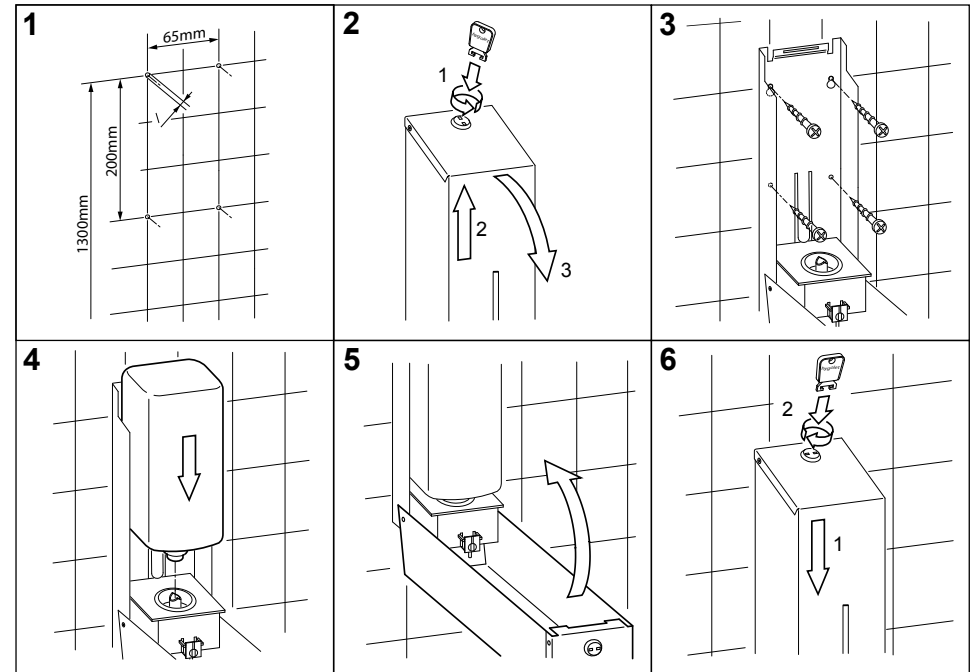

HYGOSOAP

Soap dispenser

Soap dispenser for liquid soap

- 1000ml Capacity
- For cartridges
- Level control through the inspection window
- Lock prevents unauthorized opening

Consumables

50.655 Creme soap 1000ml

W/H/D 99 x 303 x 118 mm

Art. no. 50.650

Team no. 574 051

Part no. 4612 312

Scope of delivery: