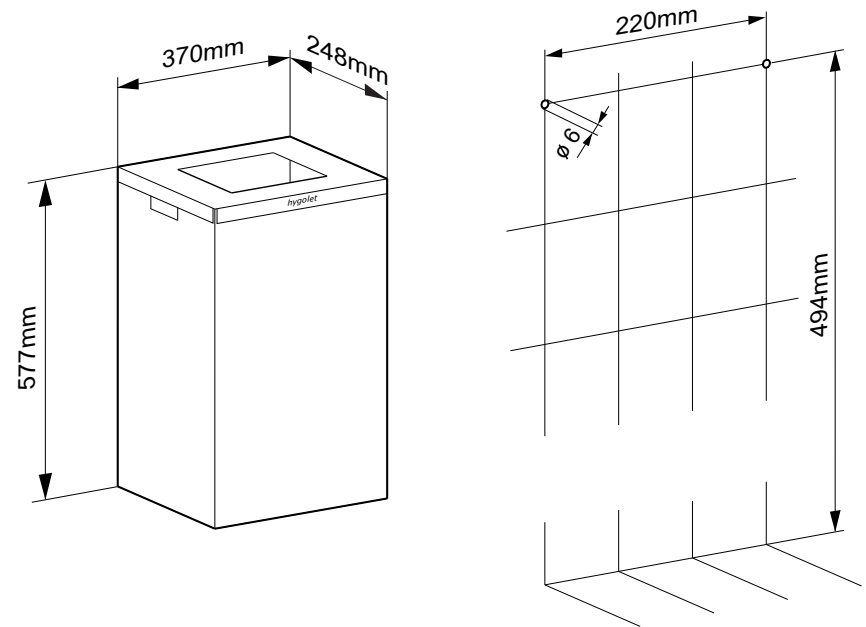

HYGOBOX

Waste Bin

Consumables

50.720 Basket Liners 67 liters

Waste Bin

- Clean and convenient disposal of the paper towel
- Freestanding or with wall mounting
- Anti-slip feet prevent shifting
- Effortless emptying by removing the cover
- For 53 liters capacity
- Insertion frame for optimal positioning of the insert bag
- Ready for immediate use: 1 roll of 25 bags included

W/H/D 370 x 577 x 248 mm

Art. no. 50.732

Team no. 574 058

Part no. 4612 373

Scope of delivery: