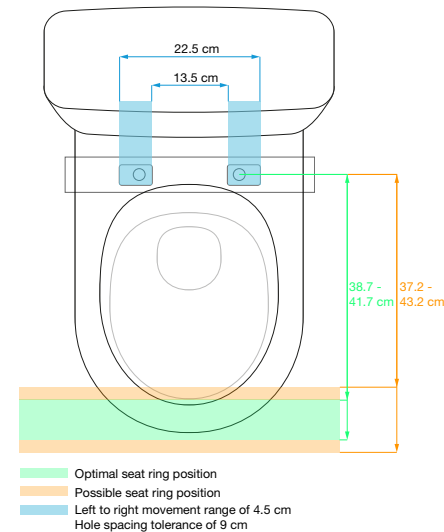

- 60.184 Blade
- 60.125 Hygoplast rolls
- 60.170 PowerPack

W/H/D 438 x 124 x 488 mm

Art. no. 60.000 / 60.001

Dimensions & Movement Range

Alignment

Does the S3500 Fit?

HYGOBAG

Feminine hygiene bag dispenser