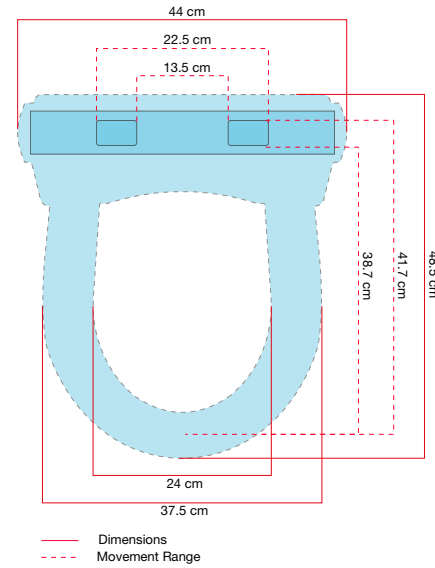

- 60.184 Blade
- 60.125 Hygoplast rolls
- 60.170 PowerPack

W/H/D 438 x 124 x 488 mm

Art. no. 60.000 / 60.001

Dimensions & Movement Range

Alignment

Does the S3500 Fit?

HYGOBAG

Feminine hygiene bag dispenser