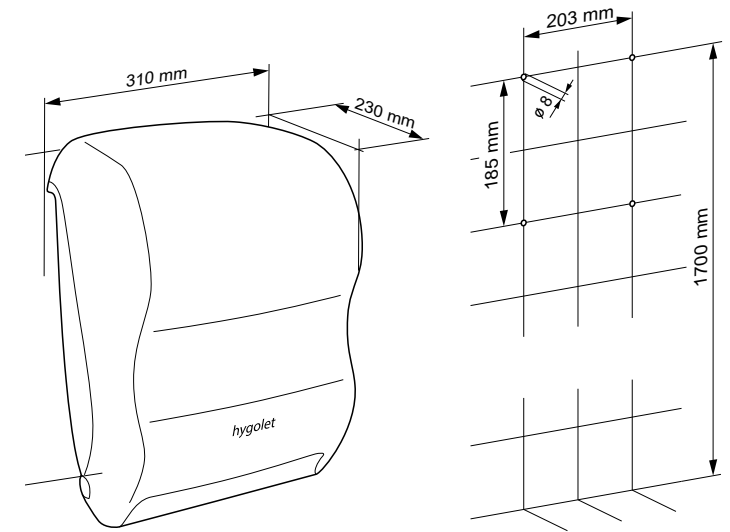

HY-Q SENSOR

Paper towel dispenser

Consumables

50.916 Paper towel roll 140 m
40.112 Battery LR20

W/H/D 310 x 380 x 230 mm
Art. no. 50.670
Team-Nr. 574 067
Part. no. 4612 165

The non-contact Paper towel dispenser

- Economical and reliable
- Contactless (4x LR20 batteries)
- Stainless steel blades cut the paper into even sizes
- White housing with grey side windows
- Control of the remaining roll stock through lateral inspection windows
- Easy exchange of paper rolls
- Adjustable portion length (20, 30, 40cm), standby sensor function, adjustable delay function (0, 1.5, 3 sec), pre-feed option
- Optionally available in other colors (at extra charge)
- Lock prevents unauthorized opening

Scope of delivery: