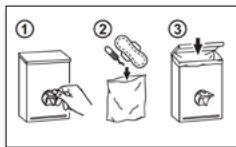

Consumables

- 50.515 Hygobag refills (box of 20 refills with 25 bags)
- 50.535 Wallbox Liners 5.6 liters (box of 5 rolls with 50 bags)
- 50.999 Sticker "How to use"