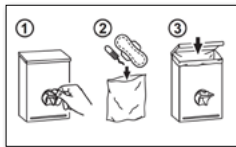

Consumables

- 50.515 Hygobag refills (box of 20 refills with 25 bags)
- 50.535 Wallbox Liners 5.6 liters (box of 5 rolls with 50 bags)
- 50.999 Sticker "How to use"