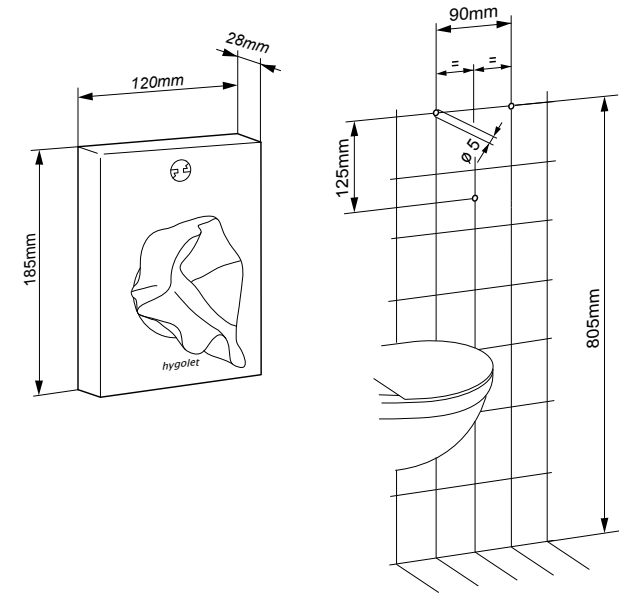

HYGOBAG

Feminine hygiene bag dispenser

The functional, discreet and clean hygiene bag dispenser

- Easy replacement of the refills
- The next bag is automatically pulled out by the folding system
- For gluing or screwing
- Ready for immediate use: 1 filling of 25 bags included
- Lock prevents unauthorized opening

Consumables

50.515 Hygobag refills (box of 20 refills with 25 bags)

W/H/D 120 x 185 x 28 mm

Art. no. 50.500

Team no. 574 031

Part no. 4612 171

Scope of delivery: