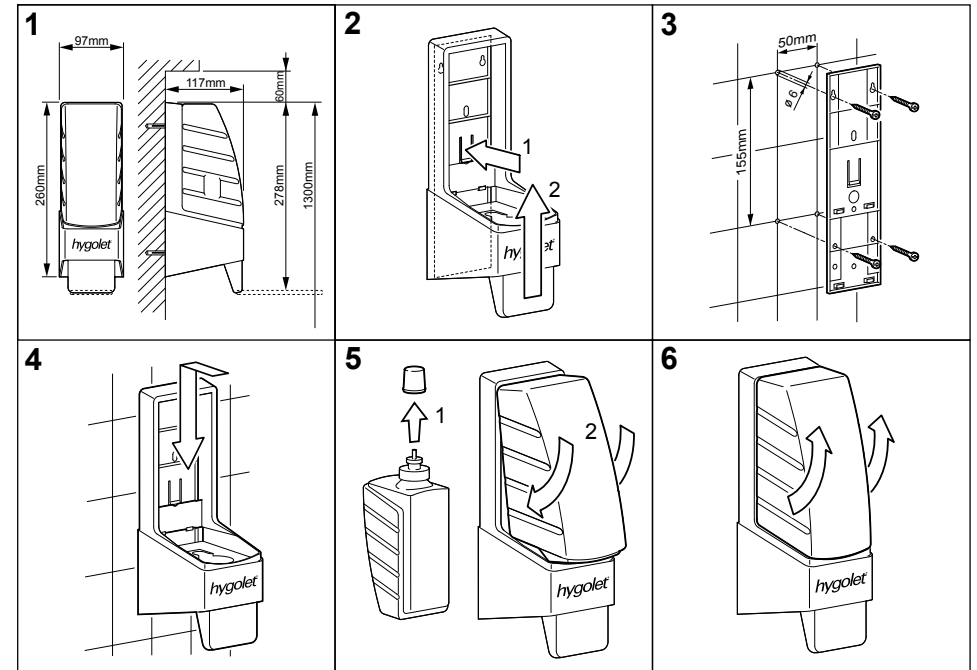

W/H/D 97 x 260 x 117 mm

Art. no: **50.611/S** **50.611/D**
 Team-No: 574 000 574 002
 ST-No: 4612 117 4612 118

Scope of delivery:

VISIOSTAR

Soap dispenser

All-purpose soap/disinfectant dispenser for open filling