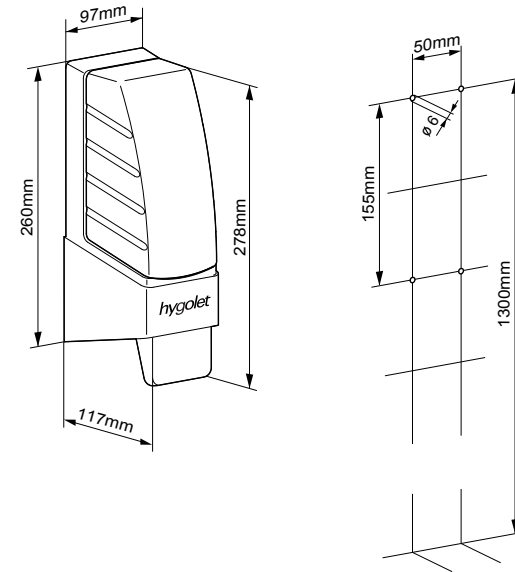

W/H/D 97 x 260 x 117 mm

Art. no: **50.611/S** **50.611/D**
 Team-No: 574 000 574 002
 ST-No: 4612 117 4612 118

Scope of delivery:

VISIOSTAR

Soap dispenser

All-purpose soap/disinfectant dispenser for open filling