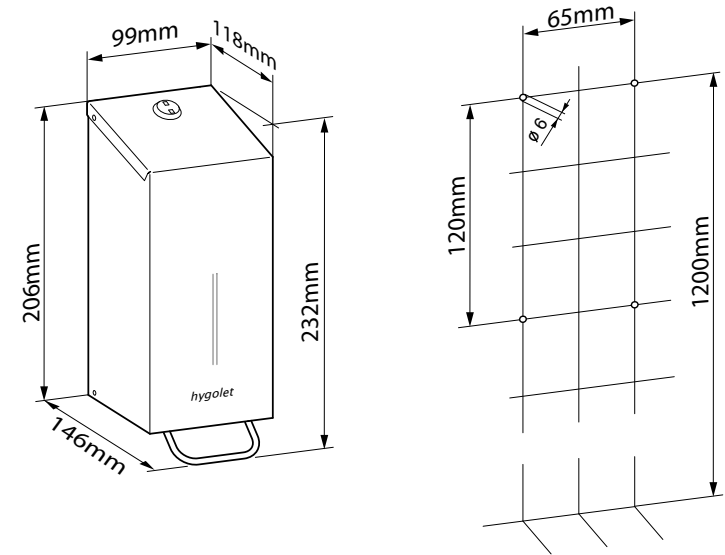

VARIOCHROM 250 ML

Soap / mousse / disinfectant dispenser

Soap / mousse / disinfectant dispenser

- 250ml Capacity
- For open filling
- Level control through the inspection window
- Available as soap, mousse or disinfectant
- Lock prevents unauthorized opening

Dosages:

Soap: approx. 250 Dosages of 1ml
Mousse: approx. 300 Dosages of 0.8ml
Disinfect: approx. 150 to 500 Dosages of 0.5 to 1.5ml (can be regulated by turning mechanism)

Consumables

- 50.370 Liquid soap extra mild 5 L
- 50.360/v Shampoo/Shower gel Vital 5 L
- 50.641 Concentrated soap 5 L
- 50.375 HD20 Hand disinfectant 5 L

Spare parts

- 50.654/SP/MP/DP Inner tank for open filling

W/H/D 99 x 206 x 118 mm
Art. no. 50.654/S/M/D
Team no. 574 071/072/073
Part no. 4612 306/307/308

Scope of delivery: