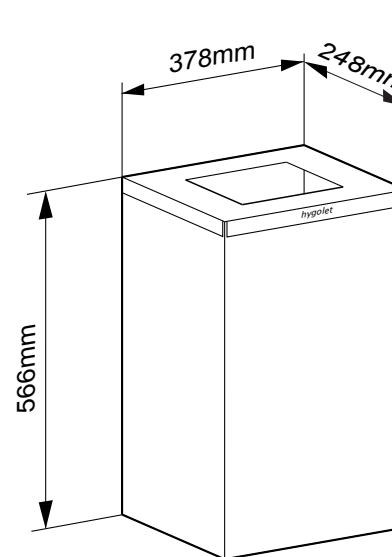

Consumables

50.720 Basket Liners 67 liters

W/H/D 378 x 566 x 252 mm

Art. no. 50.730

Team no. 574 058

Part no. 4612 373

Scope of delivery:

Hygolet Steelline Standard