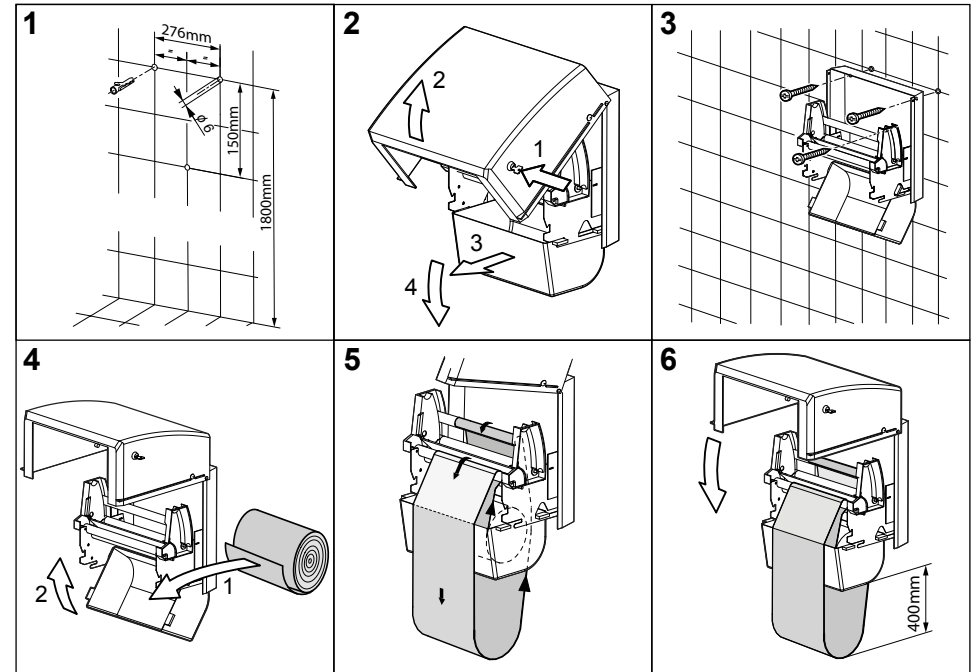

HYGO TOWEL 1000

Cloth towel dispenser

Cloth towel dispenser with hanging loop

Mechanically maintenance-free technology of very high reliability.

- For highly frequented areas
- Loop length adjustable
- Color of the window exchangeable (at extra charge)
- Metal lock prevents unauthorized opening

It is intended for rolls of fabric 35m long and 25cm wide. Sufficient for about 175 uses.

Product with service offer ([see p. 3](#))

W/H/D 410 x 475 x 255 mm
Art. no. 50.659
Team no. 574 093
Part no. 4612 145

Scope of delivery: