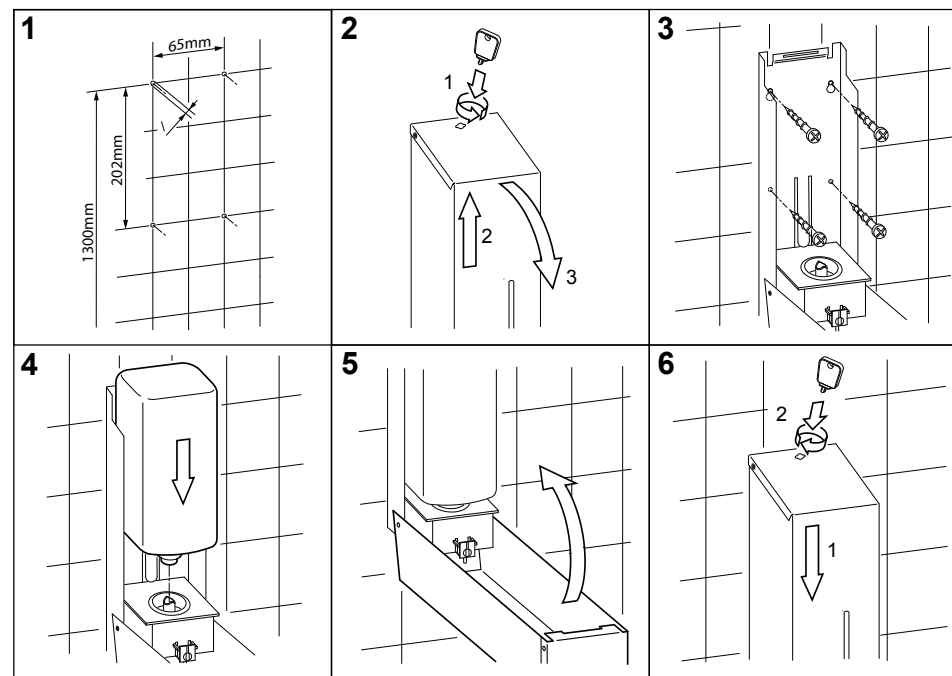

Art. no. 50.658

Team no. 574 066

Part no. 4612 314

Scope of delivery:

HYGOFOLD

Paper towel dispenser

Paper towel dispenser

- Clean and convenient removal of the paper towel
- Level control through inspection window
- Effortless refilling by folding down the cover
- Guide rail prevents the paper from falling out when the dispenser is open
- For approx. 500 sheets 2 or 3-ply
- Lock prevents unauthorized opening