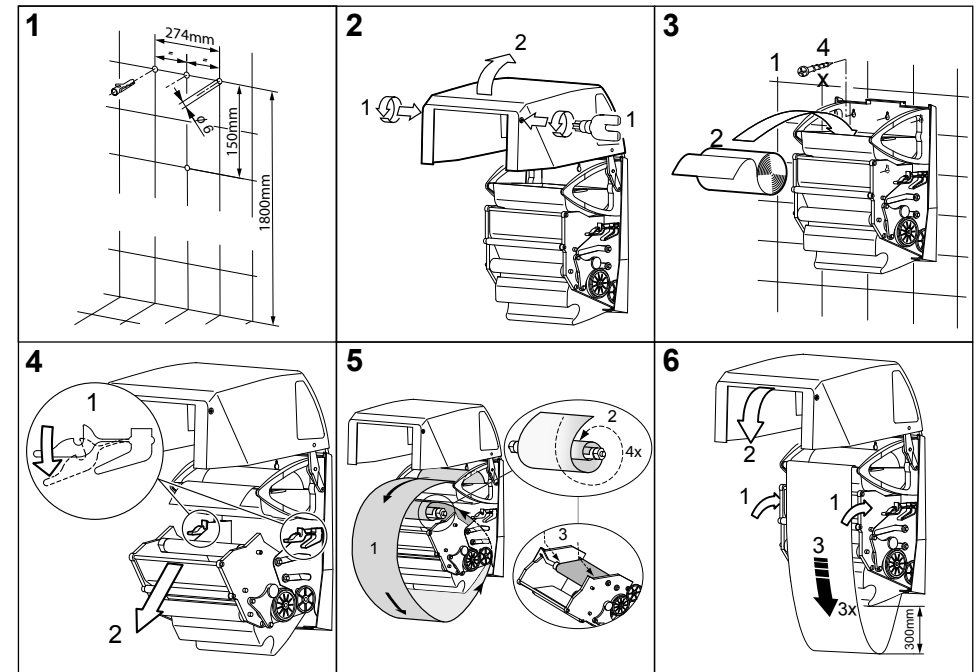

HYGO TOWEL 2000

Cloth towel dispenser

Cloth towel dispenser with automatic cloth feeding

Mechanically maintenance-free technology of very high reliability.

- For highly frequented areas
- Automatic feeding of the cloth roll
- Color of the window exchangeable (at extra charge)
- Metal lock prevents unauthorized opening

It is intended for rolls of fabric 35m long and 25cm wide. Sufficient for about 175 uses.

Product with service offer ([see p. 3](#))

W/H/D 410 x 502 x 250 mm
Art. no. 50.660
Team no. 574 094
Part no. 4612 146

Scope of delivery: