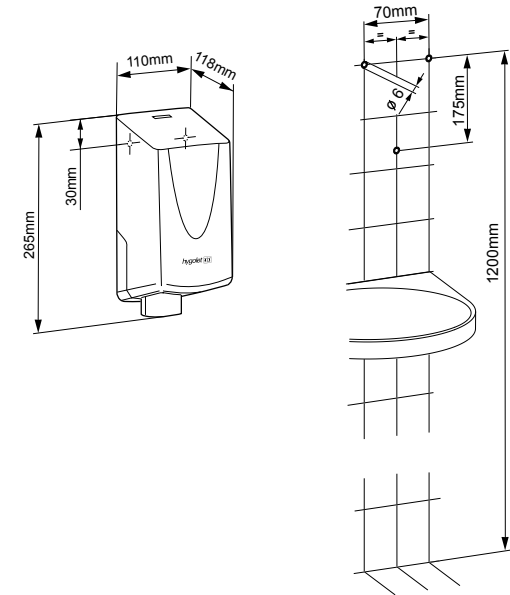

HYGOSOAP STANDARD

Soap/disinfectant dispenser

Multifunctional dispenser for open filling or cartridges

- 1000ml capacity
- Level control through the inspection window
- No contact of the soap with the dispenser
- For approx. 2000 doses of 0.5ml each
- Color of the window exchangeable (at extra charge)
- Lock prevents unauthorized opening

Consumables

Cartridge:

50.638 Soap Cream Cosmetic 1000 ml

Open filling (drum):

50.370 Liquid soap extra mild 5 L

50.372 Liquid soap ECO 5L

50.361 Antibacterial soap 5L

50.360/v Shampoo/Shower gel Vital 5 L

Spare parts

50.634 Pump/Inner tank for open filling

50.981 Pump

W/H/D 110 x 265 x 118 mm

Art. no. 50.645

Team no. 574 081

Part no. 4612 136

For open filling the pump and Inner tank to be ordered separately

Alternative for hand disinfectants:

50.634/H Hybrid cartridge (without pump)

50.981 Pump

Consumables

50.375 HD20 Hand disinfectant 5L

(drum for open filling)

Scope of delivery: