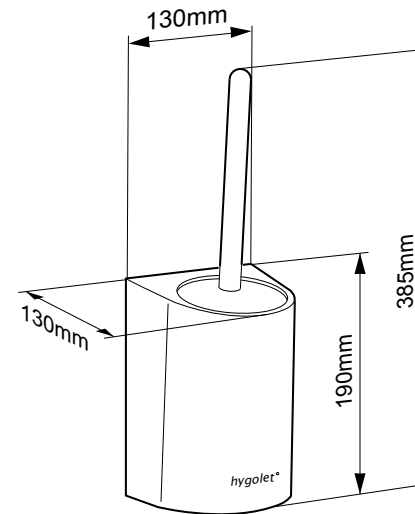

Consumables

50.801 Spare brush head

50.803 Spare handle with brush head

Scope of delivery:

W/H/D 130 x 385 x 130 mm

Art. no. 50.800

Team no. 574 023

Part no. 4612 161