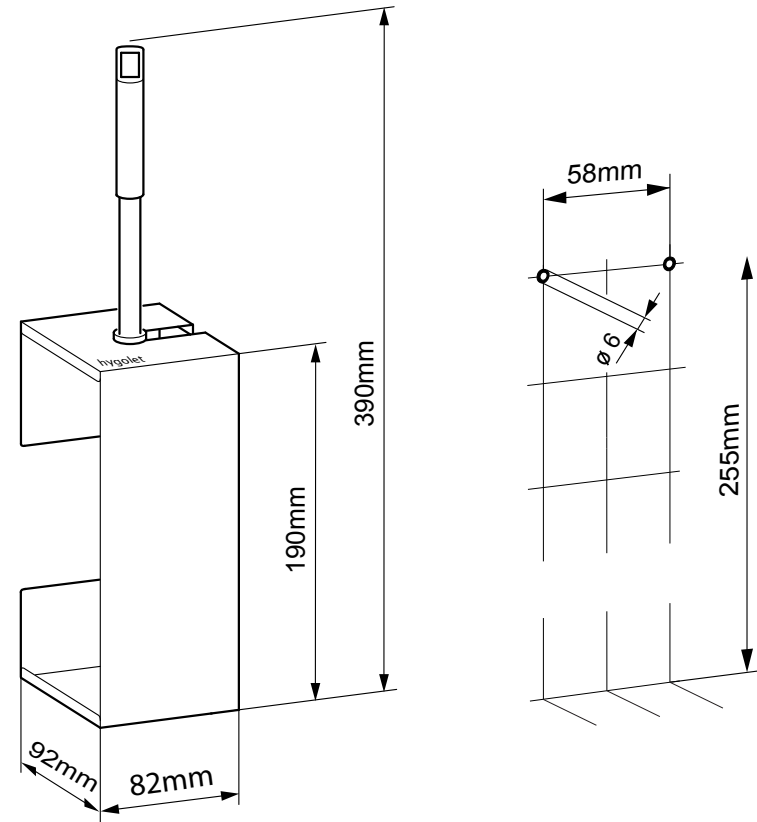

Consumables

50.816 Spare handle with brush head

W/H/D 82 x 393 x 92mm

Art. no. 50.817

Team no. 574 038

Part no. 4612 370

Scope of delivery:

VARIOCHROM 1000 ML