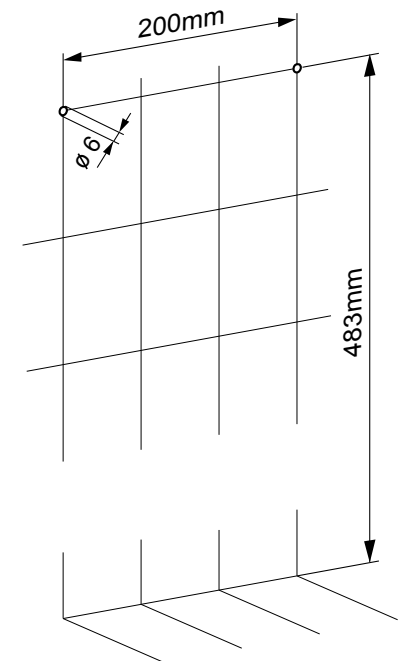

Consumables

50.720 Basket Liners 67 liters

W/H/D 378 x 566 x 252 mm

Art. no. 50.730

Team no. 574 058

Part no. 4612 373

Scope of delivery:

Hygolet Steelline Standard