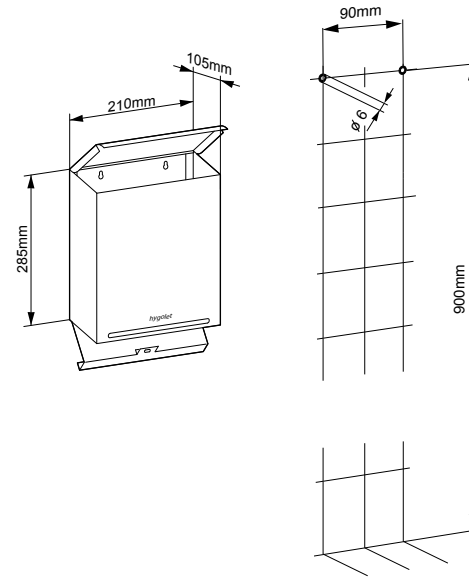

Consumables

50.535 Wallbox Liners 5.6 liters (box of 5 rolls with 50 bags)

W/H/D 210 x 285 x 105 mm

Art. no. 50.523/P

Team no. 574 057

Part no. 4612 376

Scope of delivery:

WALLBOX ALL-IN-ONE (AIO)