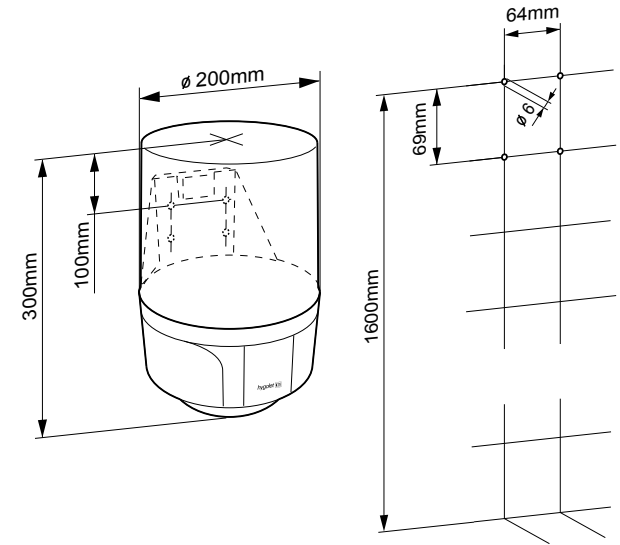

HYGOROLL BOX MIDI

Paper towel dispenser

Central removal of the paper roll

- Serrated bottom edge to tear off the paper
- Made of ABS plastic with a blue transparent cover and a white housing
- Visual inspection of the remaining roll stock
- Easy exchange of the paper rolls
- Lock prevents unauthorized opening

Consumables

50.913 Paper towel roll 130 m

W/H/D 200 x 300 x 200 mm

Art. no. 50.764

Team no. 574 091

Part no. 4612 166

Scope of delivery: