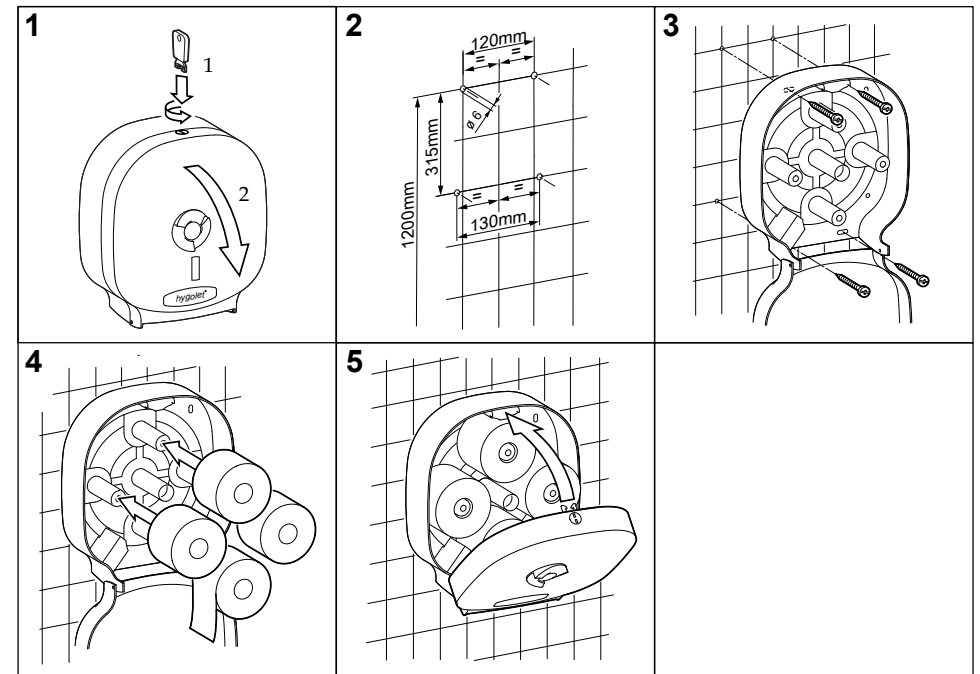

Art. no. 50.754/W

Team no. 574 096

Part no. 4612 163

Scope of delivery:

ASTRO

Toilet brush

Wall-mounted closed toilet brush

- Can be placed on the floor or on the wall
- Brush head is completely enclosed
- The removable brush holder is easy to clean
- Handle and brush head are interchangeable and available separately