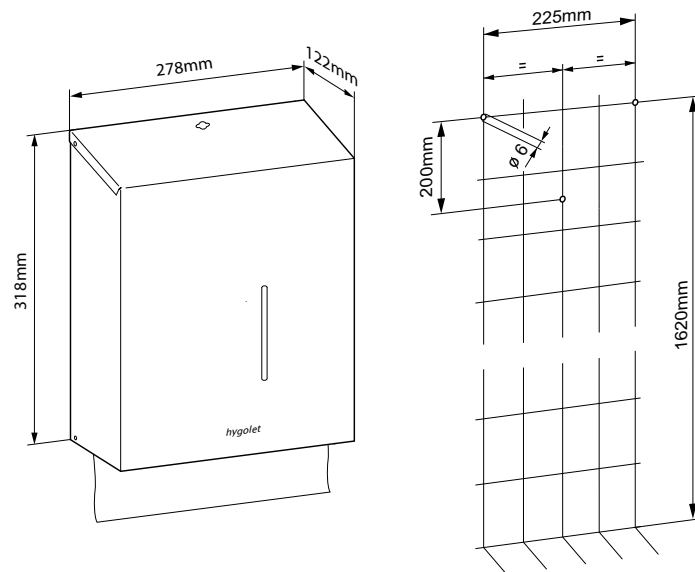

HYGOFOLD

Paper towel dispenser

Paper towel dispenser

- Clean and convenient removal of the paper towel
- Level control through inspection window
- Effortless refilling by folding down the cover
- Guide rail prevents the paper from falling out when the dispenser is open
- For approx. 500 sheets 2 or 3-ply
- Lock prevents unauthorized opening

Consumables

50.903 Paper towels TORK, Z-fold, 2-ply, Cellulose

50.906 Paper towels, V-fold, 2-ply, Cellulose
(Recommendation Hygolet)

W/H/D 278 x 318 x 122 mm

Art. no. 50.706

Team no. 574 038

Part no. 4612 343

Scope of delivery: