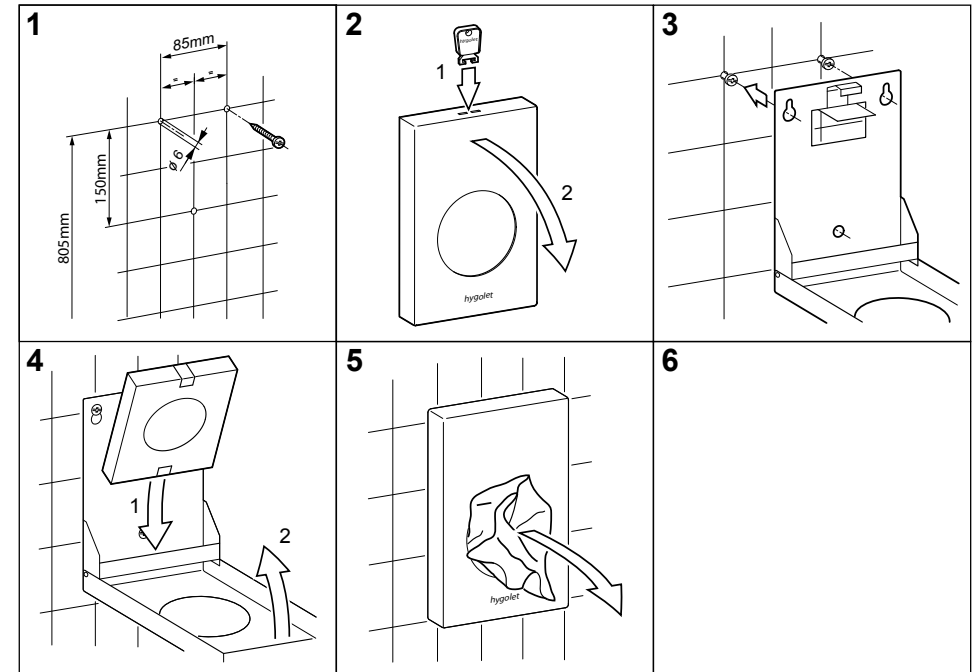

HYGOBAG

Feminine hygiene bag dispenser

The functional, discreet, and clean female hygiene bag dispenser

- Easy insertion of the refills
- The next bag is automatically pulled out by the folding system
- Ready for immediate use: 1 filling of 25 bags included
- Lock prevents unauthorized opening

Consumables

50.515 Hygobag refills (box of 20 refills with 25 bags)

W/H/D 120 x 170 x 28 mm

Art. no. 50.503

Team no. 574 056

Part no. 4612 372

Scope of delivery: