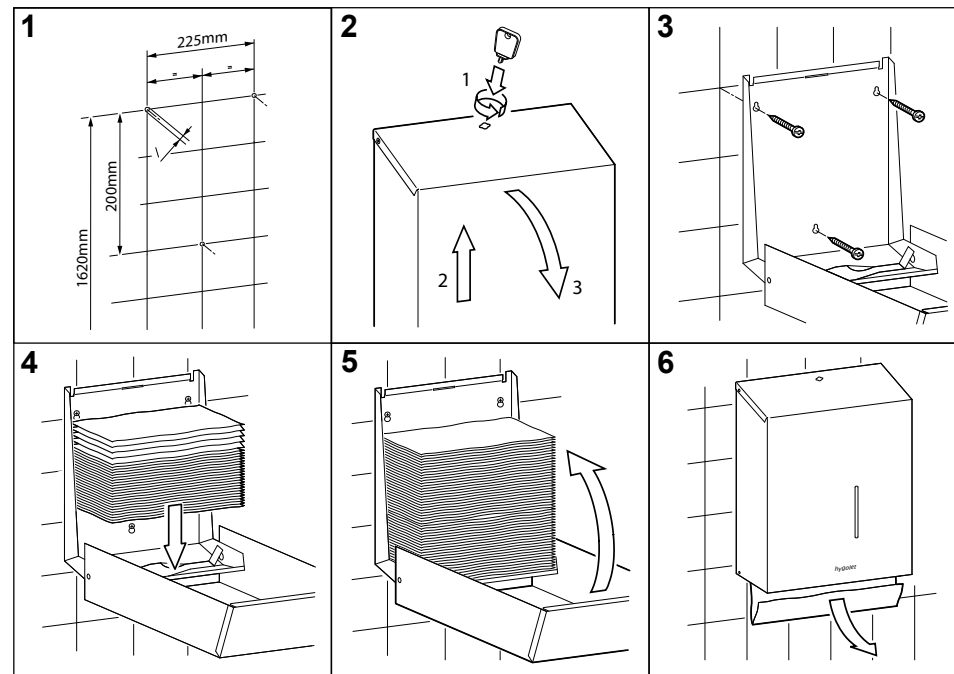

HYGOFOLD

Paper towel dispenser

Paper towel dispenser

- Clean and convenient removal of the paper towel
- Level control through inspection window
- Effortless refilling by folding down the cover
- Guide rail prevents the paper from falling out when the dispenser is open
- For approx. 500 sheets 2 or 3-ply
- Lock prevents unauthorized opening

Consumables

50.903 Paper towels TORK, Z-fold, 2-ply, Cellulose

50.906 Paper towels, V-fold, 2-ply, Cellulose
(Recommendation Hygolet)

W/H/D 278 x 318 x 122 mm

Art. no. 50.706

Team no. 574 038

Part no. 4612 343

Scope of delivery: