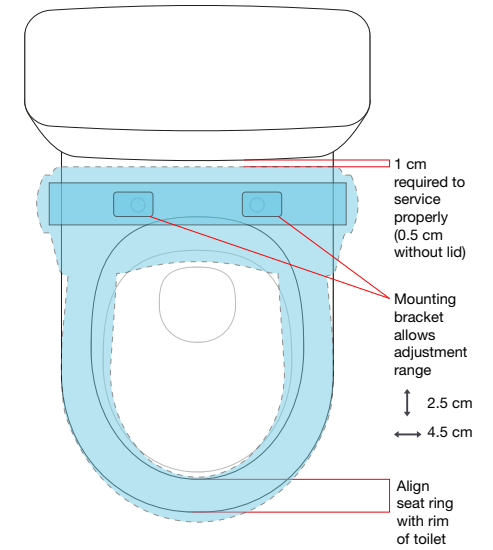

- 60.184 Blade
- 60.125 Hygoplast rolls
- 60.170 PowerPack

W/H/D 438 x 124 x 488 mm

Art. no. 60.000 / 60.001

Dimensions & Movement Range

Alignment

Does the S3500 Fit?

HYGOBAG

Feminine hygiene bag dispenser