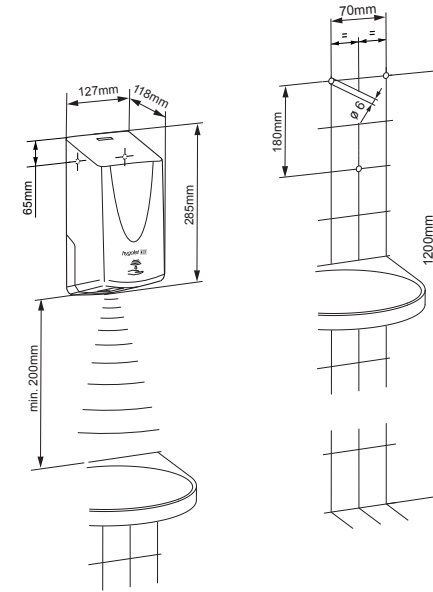

HYGOSOAP SENSOR

Soap/disinfectant dispenser

Multifunctional sensor dispenser for open filling and cartridges

- 1000ml capacity
- Level control through the inspection window
- No contact of the soap with the dispenser
- For approx. 2000 doses of 0.5ml each
- Contactless (2x LR20 batteries)
- Pump module is stand-alone and sealed
- Color of the window exchangeable (at extra charge)
- Lock prevents unauthorized opening

Consumables

- 50.638 Soap Cream Cosmetic 1000 ml
- 50.370 Liquid soap extra mild 5 L
- 50.372 Liquid soap ECO 5L
- 50.361 Antibacterial soap 5L
- 50.360/v Shampoo/Shower gel Vital 5 L
- 40.112 Battery LR20

Spare parts

- 50.634 Pump/Inner tank for open filling
- 50.981 Pump
- 50.626/M Battery module

W/H/D 127 x 285 x 118 mm

Art. no. 50.626

Team no. 574 082

Part no. 4612 138

For open filling the pump and Inner tank to be ordered separately

Alternative for hand disinfectants:

- 50.634/H Hybrid cartridge (without pump)
- 50.981 Pump

Consumables

- 50.375 HD20 Hand disinfectant 5L (drum for open filling)

Scope of delivery: