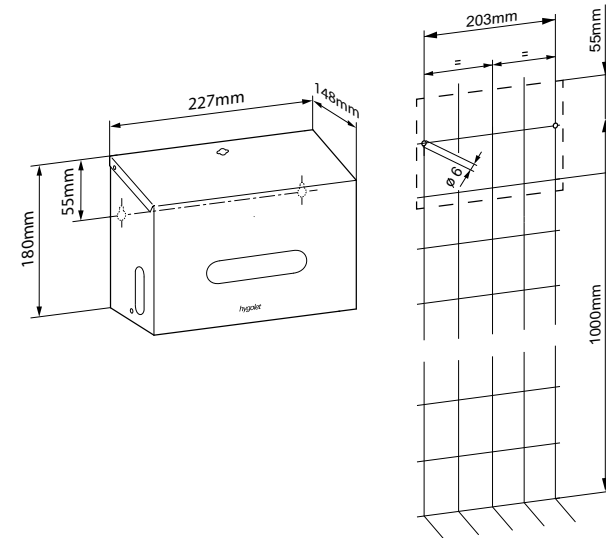

DUOROLL

Toilet paper dispenser

Toilet paper dispenser for 2 rolls

- Stock control through the front opening
- For 2 rolls of conventional toilet paper
- The roll must be completely used up before it can be replaced by the new one
- The paper is protected by the housing and remains clean and dry
- Bracket for better roll guidance
- Easy roll change
- No falling out of the empty roll
- Slanted cover prevents objects of all kinds from being deposited and forgotten
- Lock prevents unauthorized opening

Consumables

- 50.922 Toilet paper 3-ply, Tork, Cellulose, Extra Soft
- 50.923 Toilet paper 3-ply, Oeco Swiss Recycling
- 50.924 Toilet paper 3-ply, Cellulose
- 50.926 Toilet paper 3-ply, Cellulose

W/H/D 227 x 196 x 148 mm

Art. no. 50.748

Team no. 574 065

Part no. 4612 360

Scope of delivery: