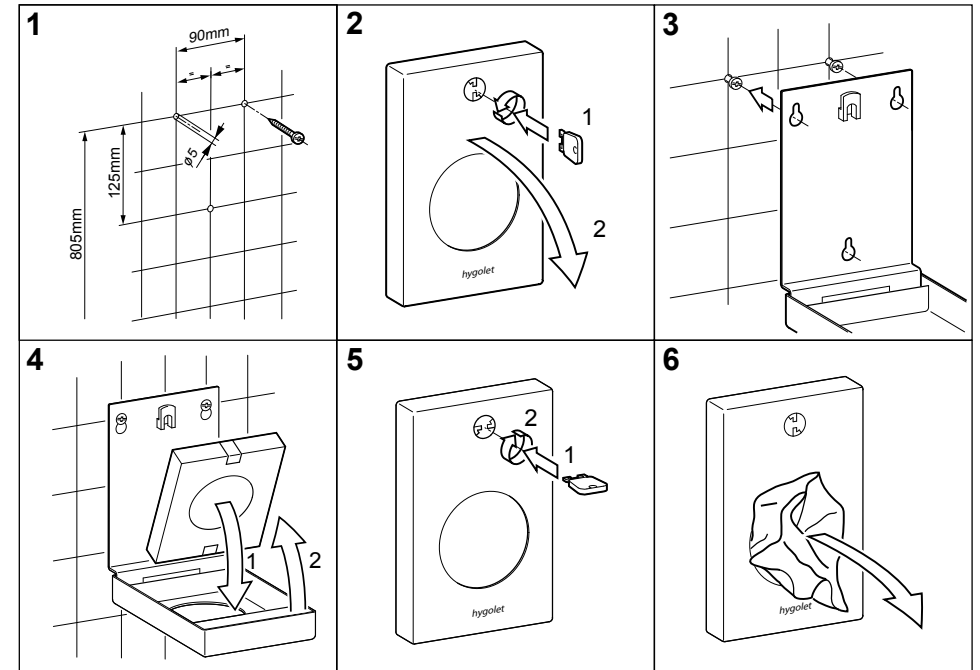

HYGOBAG

Feminine hygiene bag dispenser

The functional, discreet and clean hygiene bag dispenser

- Easy replacement of the refills
- The next bag is automatically pulled out by the folding system
- For gluing or screwing
- Ready for immediate use: 1 filling of 25 bags included
- Lock prevents unauthorized opening

Consumables

50.515 Hygobag refills (box of 20 refills with 25 bags)

W/H/D 120 x 185 x 28 mm

Art. no. 50.500

Team no. 574 031

Part no. 4612 171

Scope of delivery: