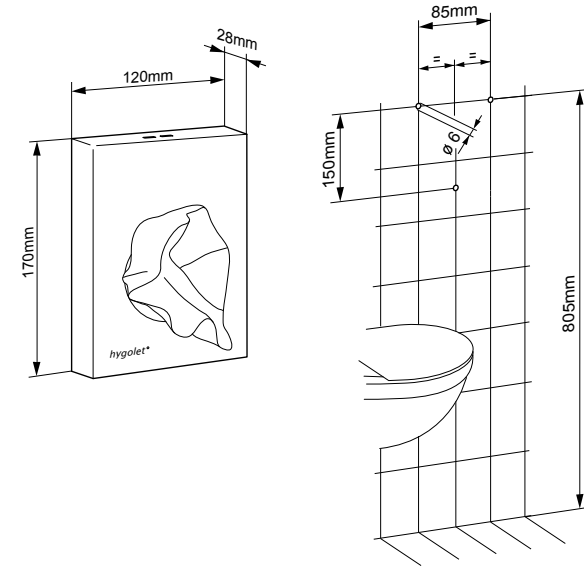

HYGOBAG

Feminine hygiene bag dispenser

The functional, discreet, and clean female hygiene bag dispenser

- Easy insertion of the refills
- The next bag is automatically pulled out by the folding system
- Ready for immediate use: 1 filling of 25 bags included
- Lock prevents unauthorized opening

Consumables

50.515 Hygobag refills (box of 20 refills with 25 bags)

W/H/D 120 x 170 x 28 mm

Art. no. 50.503

Team no. 574 056

Part no. 4612 372

Scope of delivery: