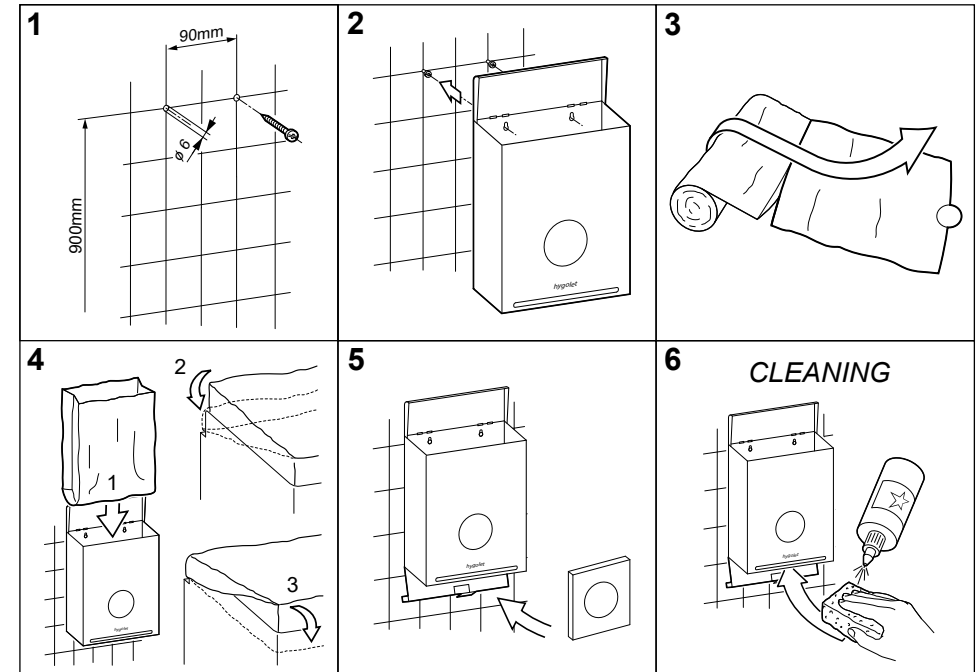

ALL-IN-ONE WALLBOX

Feminine hygiene disposal bin / integrated hygiene bag dispenser

Functional disposal bin and hygiene bag dispenser for feminine hygiene

- Wall mounting keeps the toilet floor free for cleaning
- Lateral slot holes for easy positioning of the waste bags
- Easy replacement of the refills
- The hinged lid protects against unpleasant odors
- The container is easy to empty and clean due to the hinged base
- Made of electrogalvanized sheet metal
- Ready for immediate use: 1 refill of 25 bags and 1 roll of 50 bags included

Consumables

- 50.515 Hygobag refills (box of 20 refills with 25 bags)
- 50.535 Wallbox Liners 5.6 liters (box of 5 rolls with 50 bags)
- 50.999 Sticker "How to use"

W/H/D 205 x 285 x 100 mm

Art. no. 50.524

Team no. 574 036

Part no. 4612 177

Scope of delivery: