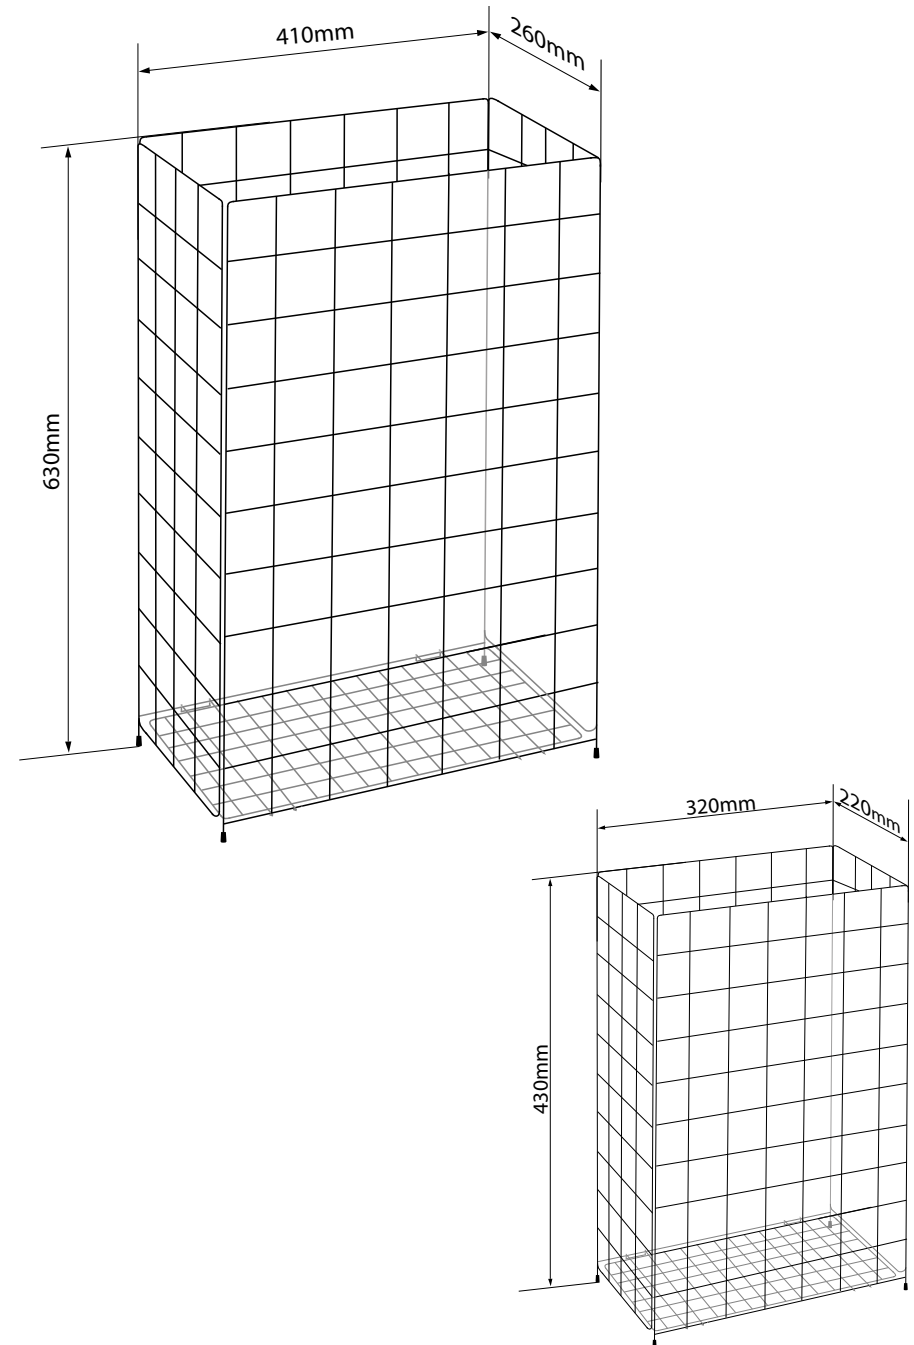

WIRE PAPER BASKET

plastified stainless steel

Plastic-coated stainless steel, white

For the quick and clean disposal of paper towels, etc.

- For hanging or standing up
- In two sizes, therefore suitable for every room size and requirement
- Simple exchange of the liner bags

The ideal complement to Hygolet paper towel dispensers.

Ready for immediate use: 5 bags included

Consumables

50.720 Basket Liners 67 liters

50.721 Basket Liners 30 liters

Large (67 liters):

W/H/D 410 x 630 x 260 mm

Art. no. 50.710

Team no. 574 034

Part no. 4612 186

Small (30 liters):

W/H/D 320 x 430 x 220 mm

Art. no. 50.711

Team no. 574 033

Part no. 4612 185

Scope of delivery: