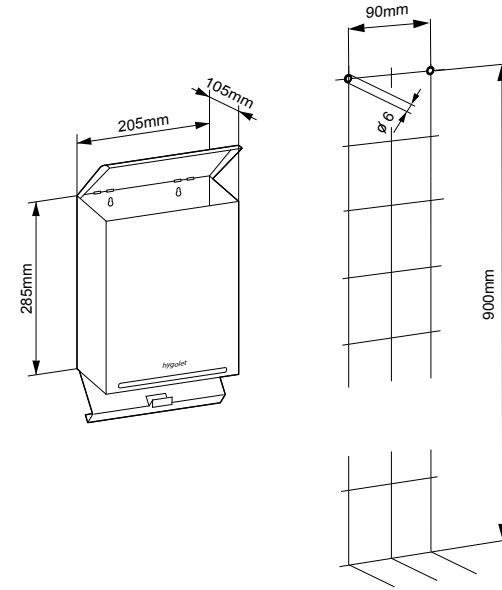

Consumables

50.535 Wallbox Liners 5.6 liters (box of 5 rolls with 50 bags)

W/H/D 205 x 285 x 100 mm

Art. no. 50.520

Team no. 574 032

Part no. 4612 175

Scope of delivery:

ALL-IN-ONE WALLBOX