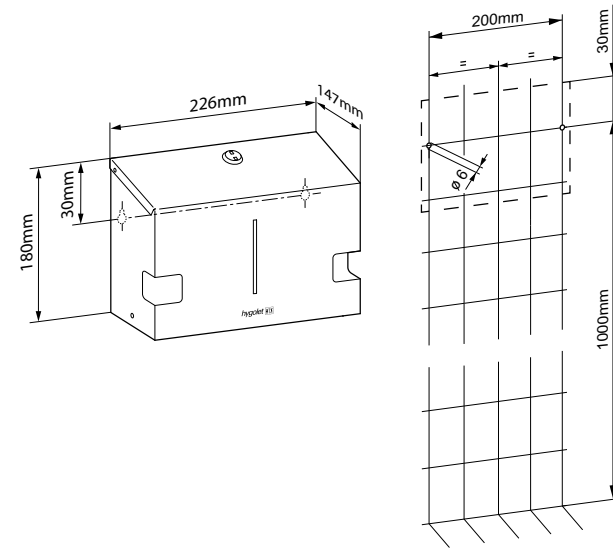

DUOROLL

Toilet paper dispenser

Toilet paper dispenser for 2 rolls

- Stock control through the side openings
- For 2 rolls of conventional toilet paper
- The roll must be completely used up before it can be replaced by the new one
- The paper is protected by the housing and remains clean and dry
- Bracket for improved guidance of the roll
- Simple roll change
- No falling out of the empty roll
- Slanted cover prevents objects of all kinds from being deposited and forgotten
- Lock prevents unauthorized opening

Consumables

- 50.922 Toilet paper 3-ply, Tork, Cellulose, Extra Soft
- 50.923 Toilet paper 3-ply, Oeco Swiss Recycling
- 50.924 Toilet paper 3-ply, Cellulose
- 50.926 Toilet paper 3-ply, Cellulose

W/H/D 226 x 180 x 147 mm
Art. no. 50.749
Team no. 574 064
Part no. 4612 362.000

Scope of delivery: