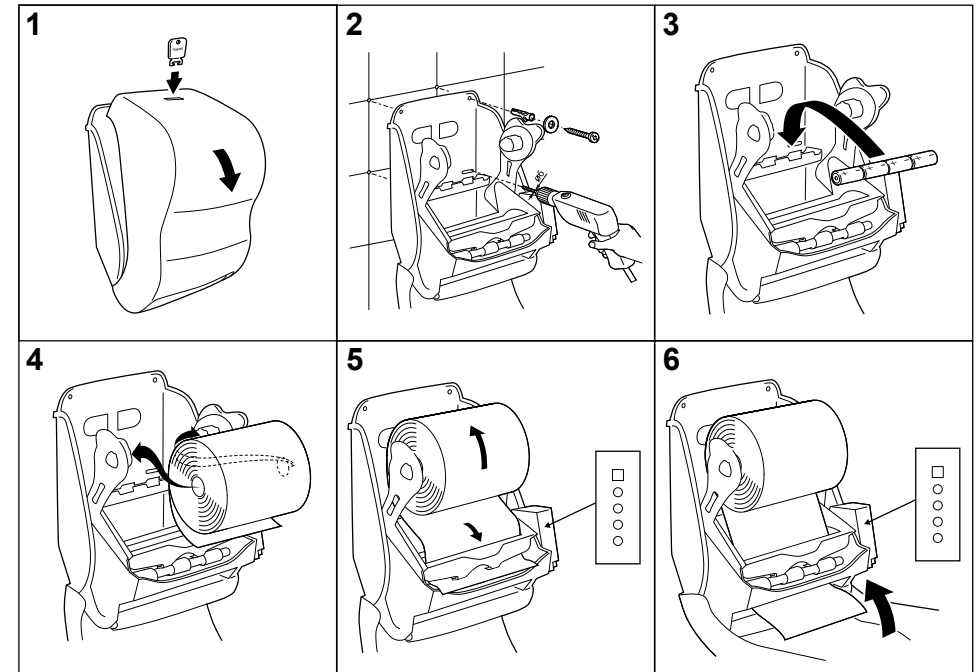

HY-Q SENSOR

Paper towel dispenser

Consumables

50.916 Paper towel roll 140 m
40.112 Battery LR20

W/H/D 310 x 380 x 230 mm
Art. no. 50.670
Team-Nr. 574 067
Part. no. 4612 165

The non-contact Paper towel dispenser

- Economical and reliable
- Contactless (4x LR20 batteries)
- Stainless steel blades cut the paper into even sizes
- White housing with grey side windows
- Control of the remaining roll stock through lateral inspection windows
- Easy exchange of paper rolls
- Adjustable portion length (20, 30, 40cm), standby sensor function, adjustable delay function (0, 1.5, 3 sec), pre-feed option
- Optionally available in other colors (at extra charge)
- Lock prevents unauthorized opening

Scope of delivery: