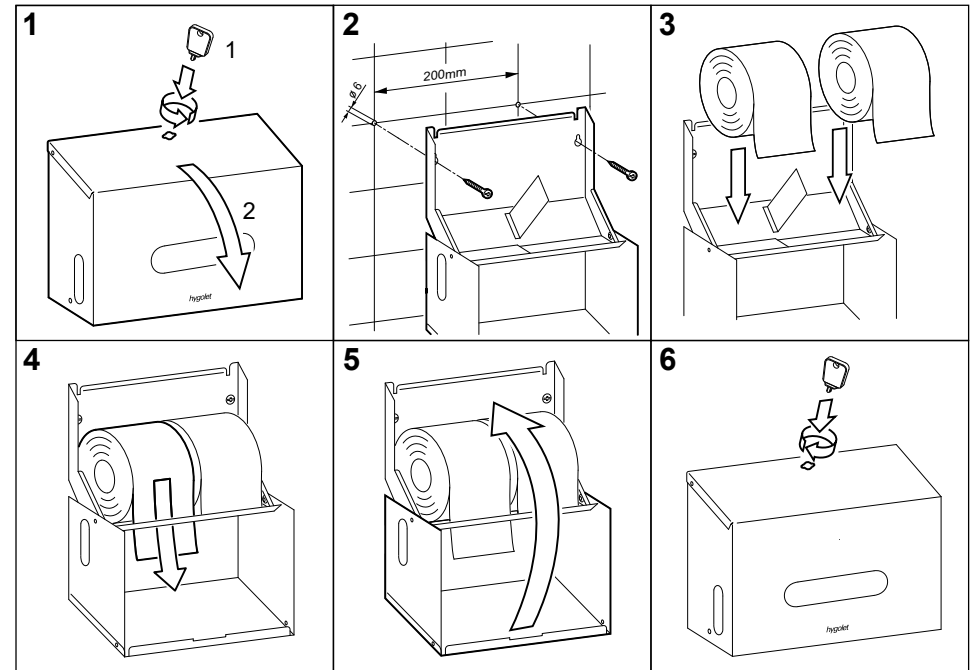

DUOROLL

Toilet paper dispenser

Toilet paper dispenser for 2 rolls

- Stock control through the front opening
- For 2 rolls of conventional toilet paper
- The roll must be completely used up before it can be replaced by the new one
- The paper is protected by the housing and remains clean and dry
- Bracket for better roll guidance
- Easy roll change
- No falling out of the empty roll
- Slanted cover prevents objects of all kinds from being deposited and forgotten
- Lock prevents unauthorized opening

Consumables

- 50.922 Toilet paper 3-ply, Tork, Cellulose, Extra Soft
- 50.923 Toilet paper 3-ply, Oeco Swiss Recycling
- 50.924 Toilet paper 3-ply, Cellulose
- 50.926 Toilet paper 3-ply, Cellulose

W/H/D 227 x 196 x 148 mm

Art. no. 50.748

Team no. 574 065

Part no. 4612 360

Scope of delivery: