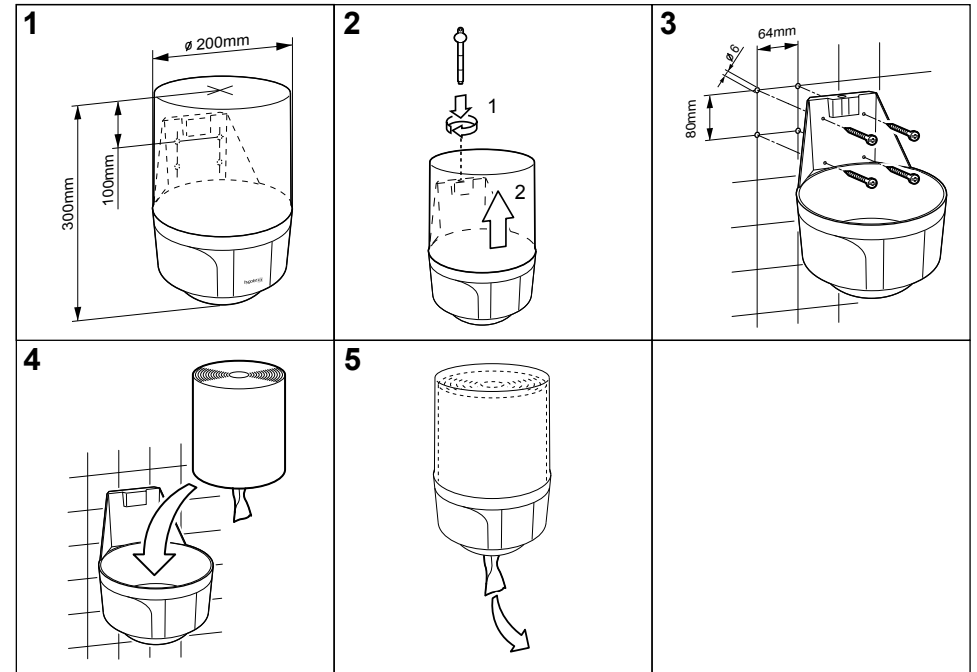

HYGOROLL BOX MIDI

Paper towel dispenser

Central removal of the paper roll

- Serrated bottom edge to tear off the paper
- Made of ABS plastic with a blue transparent cover and a white housing
- Visual inspection of the remaining roll stock
- Easy exchange of the paper rolls
- Lock prevents unauthorized opening

Consumables

50.913 Paper towel roll 130 m

W/H/D 200 x 300 x 200 mm

Art. no. 50.764

Team no. 574 091

Part no. 4612 166

Scope of delivery: