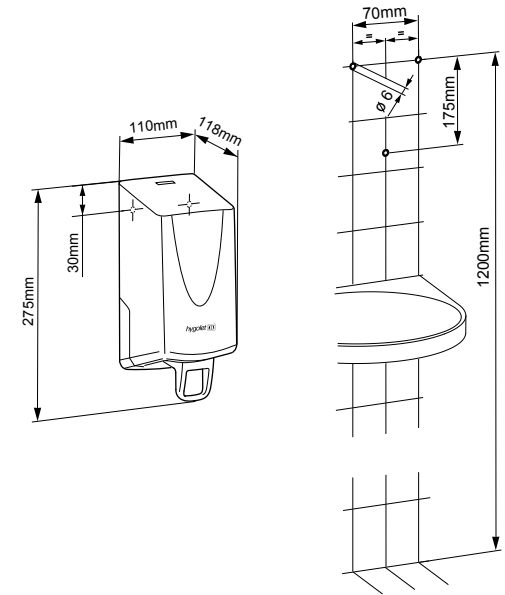

HYGOFOAM

Foam soap dispenser

Foam soap dispenser

- 800ml capacity
- For cartridges or open filling
- More productive than liquid soap
- Level control through the inspection window
- For approx. 2000 doses of 0.4ml each
- Fold-down hinged hood for ease of use and fast service
- Color of the window exchangeable (at extra charge)
- Lock prevents unauthorized opening

Consumables

50.640 Foam cartridge 800 ml
50.641 Concentrated soap 5 L

Spare parts

50.646/B Inner tank for open filling
50.965/S Pump

W/H/D 110 x 275 x 118 mm

Art. no. 50.646

Team no. 574 083

Part no. 4612 134

For open filling, inner tank must be ordered separately

Scope of delivery: